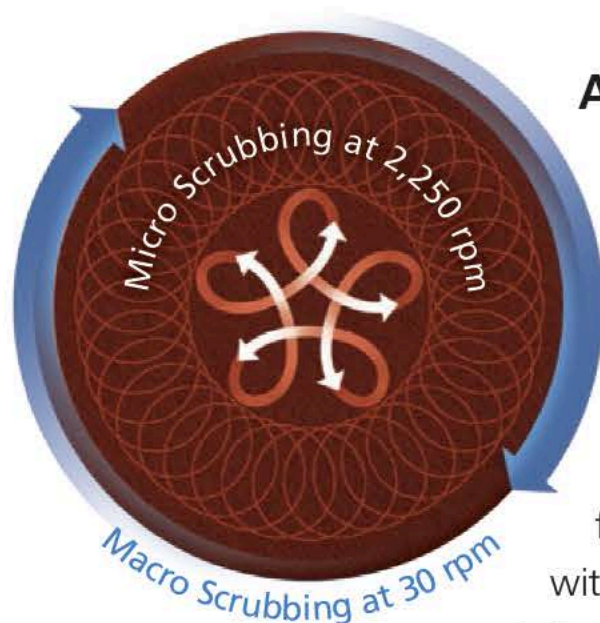

OUTSCRUBS. OUTPERFORMS. IT'S REVOLUTIONARY.

REV™. There's never been another scrubber like it.

The remarkable REV automatic floor scrubbers from Advance are nothing like you've ever seen. In a single pass, our exclusive Random Orbital Scrubbing technology scrubs deeper and more uniformly, leaving your floors with a perfectly scrubbed surface with no swirl marks.

A revolution at work. The end of floor stripping as you know it.

You'll see the amazing results immediately. The REV is the first and only floor scrubber that scrubs with distinct orbital and rotational motions: high speed

$\frac{1}{4}$ inch **micro scrubbing** and rotational low speed **macro scrubbing**. This powerful, patent-pending combination delivers a uniform, non-swirled floor surface while using far less water and chemicals. In addition to being a superior daily scrubber, REV is so effective at deep scrubbing, you can remove floor finish in a single pass—with no chemicals at all—leaving floors ready for restoration.

REV™ Technology

Conventional Disc Scrubber

- Remove finish with surface prep pad
- A perfectly uniform, swirl-free surface
- No mess, no fuss
- Less time and chemicals
- Inconsistent surface with swirl marks
- Chemical spray that damages adjacent carpets and baseboards
- More time, staff and chemicals