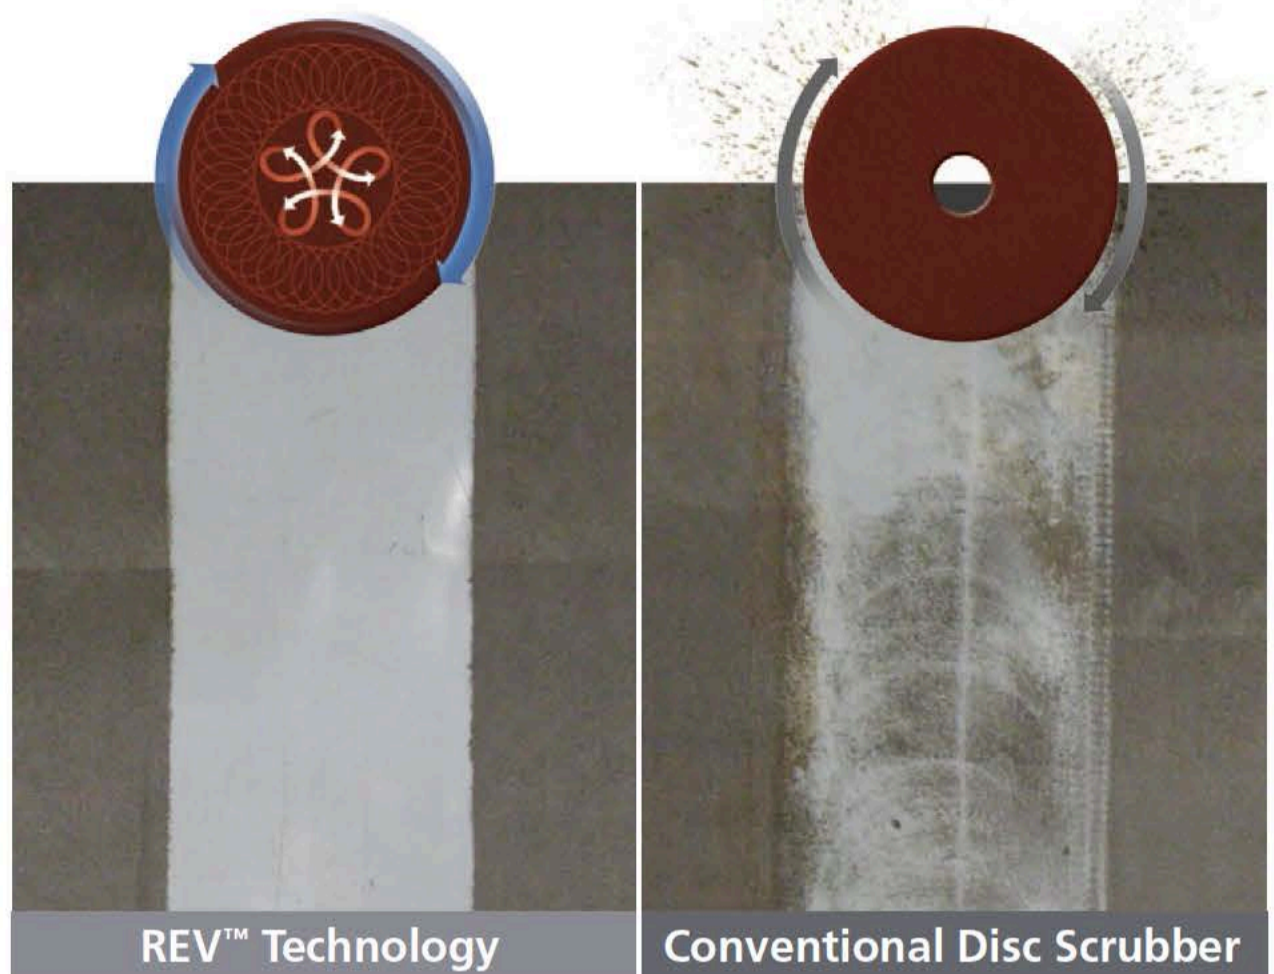

ADVENGER® REV™

The highest performance, highest capacity REV scrubber.

Offering increased productivity up to 39,424 sq. ft. per hour, EcoFlex™ cleaning control and large capacity for up to 140 minutes of continuous scrubbing, the Advenger® rider scrubber with REV technology delivers high performance scrubbing, the most flexible cleaning and the convenience and comfort of a rider.

	Adfinity™ X20R REV™	SC750™ REV™	Advenger® REV™
Scrub Path	20 inches	28 inches	28 inches
Scrub Pressure	50 lb / 70 lb	80 lb / 170 lb	80 lb / 125 lb / 175 lb
Max Productivity	26,400 ft²/hr at 3 mph	41,900 ft²/hr at 3.4 mph	39,424 ft²/hr at 3.12 mph

Strip 90% of the labor out of floor restoration.

With patent-pending Random Orbital Scrubbing technology, and only water, REV can easily remove old floor finish in a single pass with no swirl marks. By reducing the number of people, additional equipment, and hazardous chemicals needed, using the REV can reduce your labor time during floor restoration by up to 90%. Now you can have a superior daily scrubber and powerful deep scrubber – all in one machine.

You may never need to strip your floors again.

The REV is a revolutionary way to restore floors. The Random Orbital Scrubbing power of REV technology scrubs so effectively, you can remove old finish from floors using only water. And best of all, REV leaves no annoying swirl marks or uneven wear paths. Not only will you save significant time and labor, you can do away with corrosive and hazardous floor strippers and extra equipment.