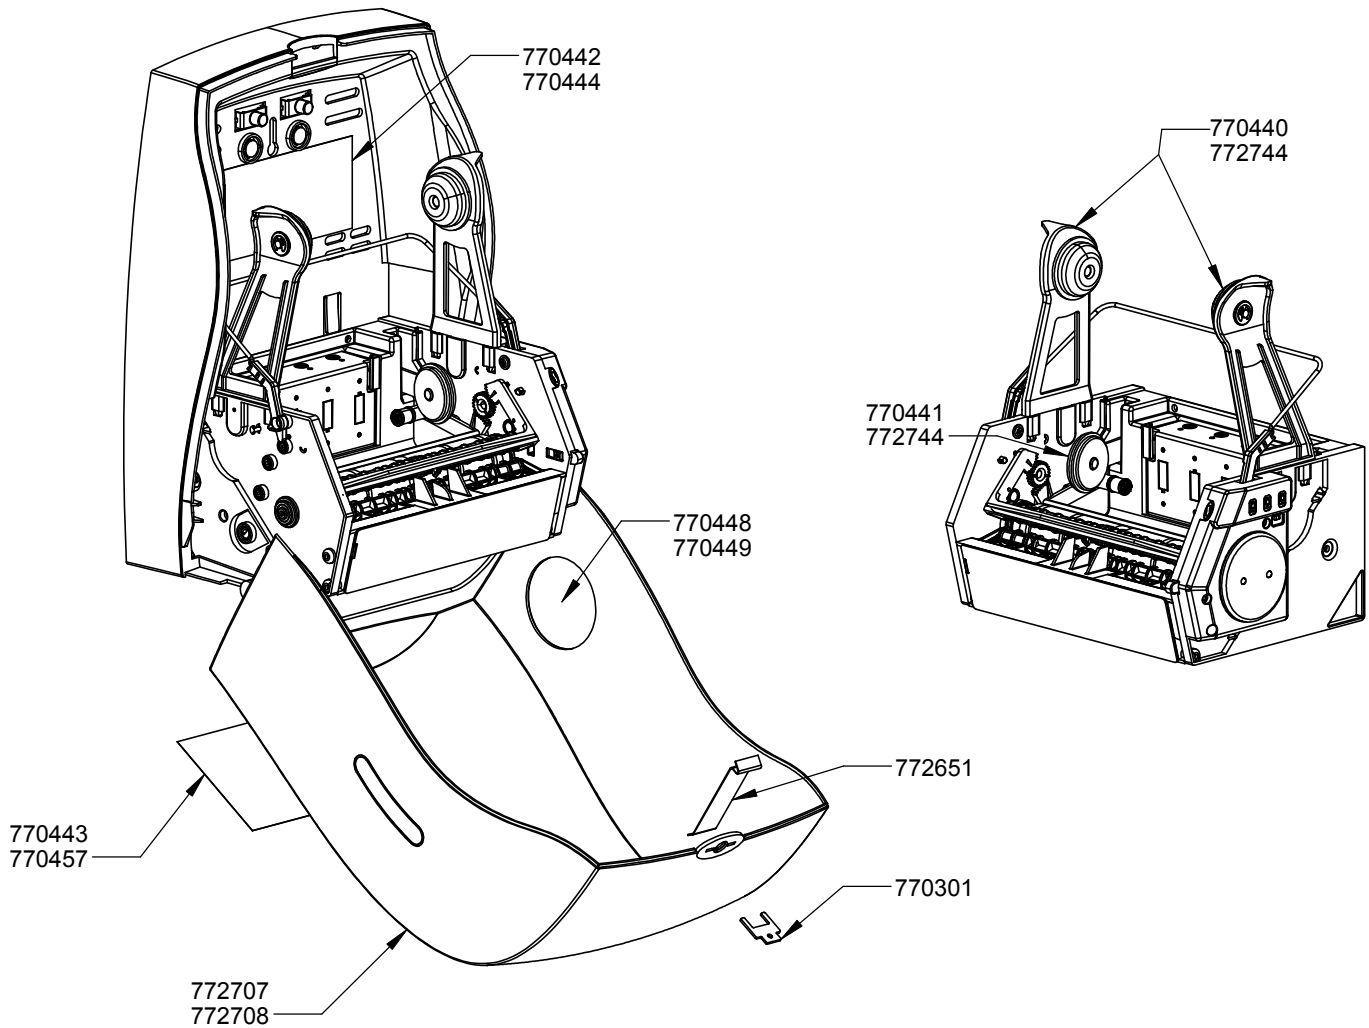

# 09992, 09993, 09998, 09999 Spare Parts and Accessories

Spare Part No.	Description
770301	Key
770440	eHRT Main Roll Holder 1.75"
770441	eHRT Stub Roll Holders 1.75"
770442	eHRT Loading label - Plastic Housings- 033858
770443	Operation label - White plastic - 033897
770444	Loading label - Stainless housing - 033858
770445	eHRT Operation label - Stainless - 033898
770448	eHRT Snap-in Lens for Stainless housing
770449	eHRT Cover access lens, Tape mount
770457	Operation label black plastic - 033896
770458	eHRT Foam Installation kit
772707	eHRT Insight front cover kit
772708	eHRT Window front cover kit
772744	eHRT 1.5" Roll Holder packs