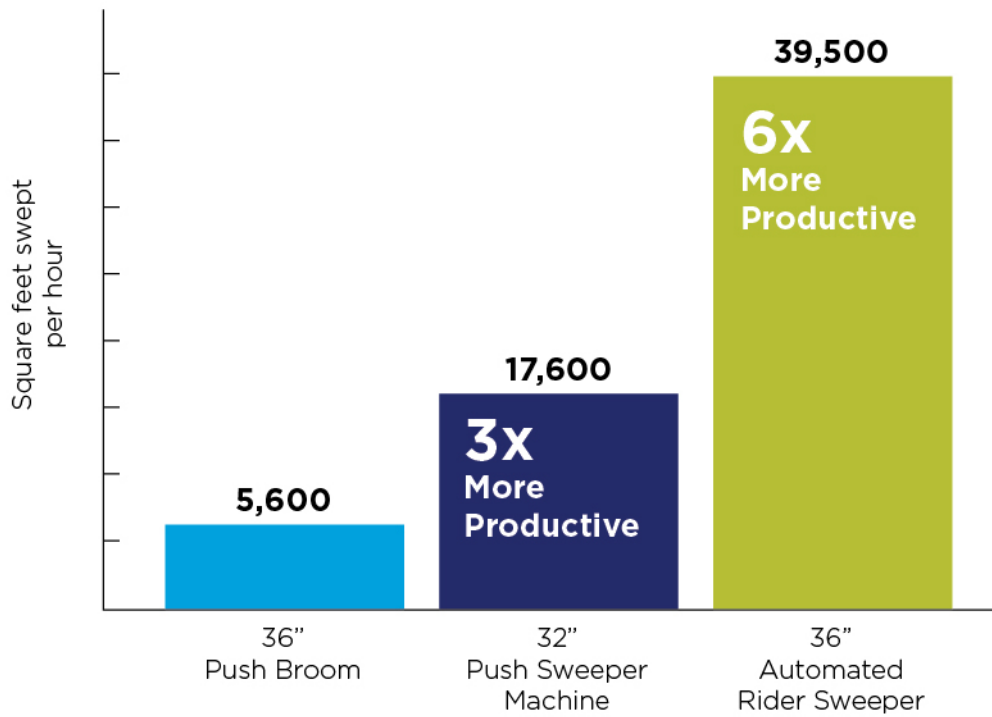

Manual vs. Automated Equipment Sweeping

**Xlometers as documented by ISSA Cleaning Times 540.*