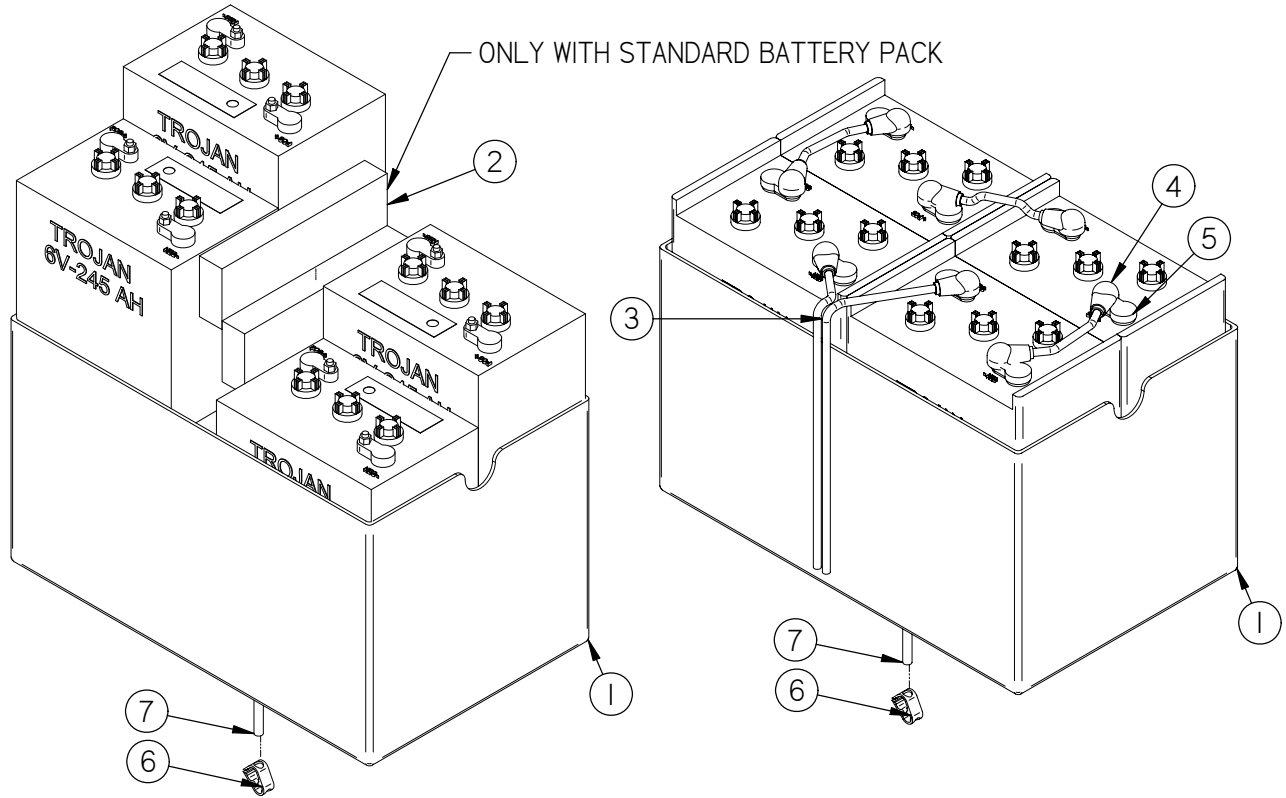

Batteries

Item	Part No.	Part Description	Qty.
1	253-1480	MAGNUM SERIES BATTERY TRAY	1
2	290-1490	BATTERY SPACER, 11.0"	2
3	349-1900	WIRE HARNESS, COMPLETE	1
4	H-40031	BATTERY BOOT	8
5	H-400317	TERMINAL COVER	8
6	M-503IK12	CLAMP STYLE PINCH VALVE	1
7	T-031BI200	BLACK DRAIN HOSE	1