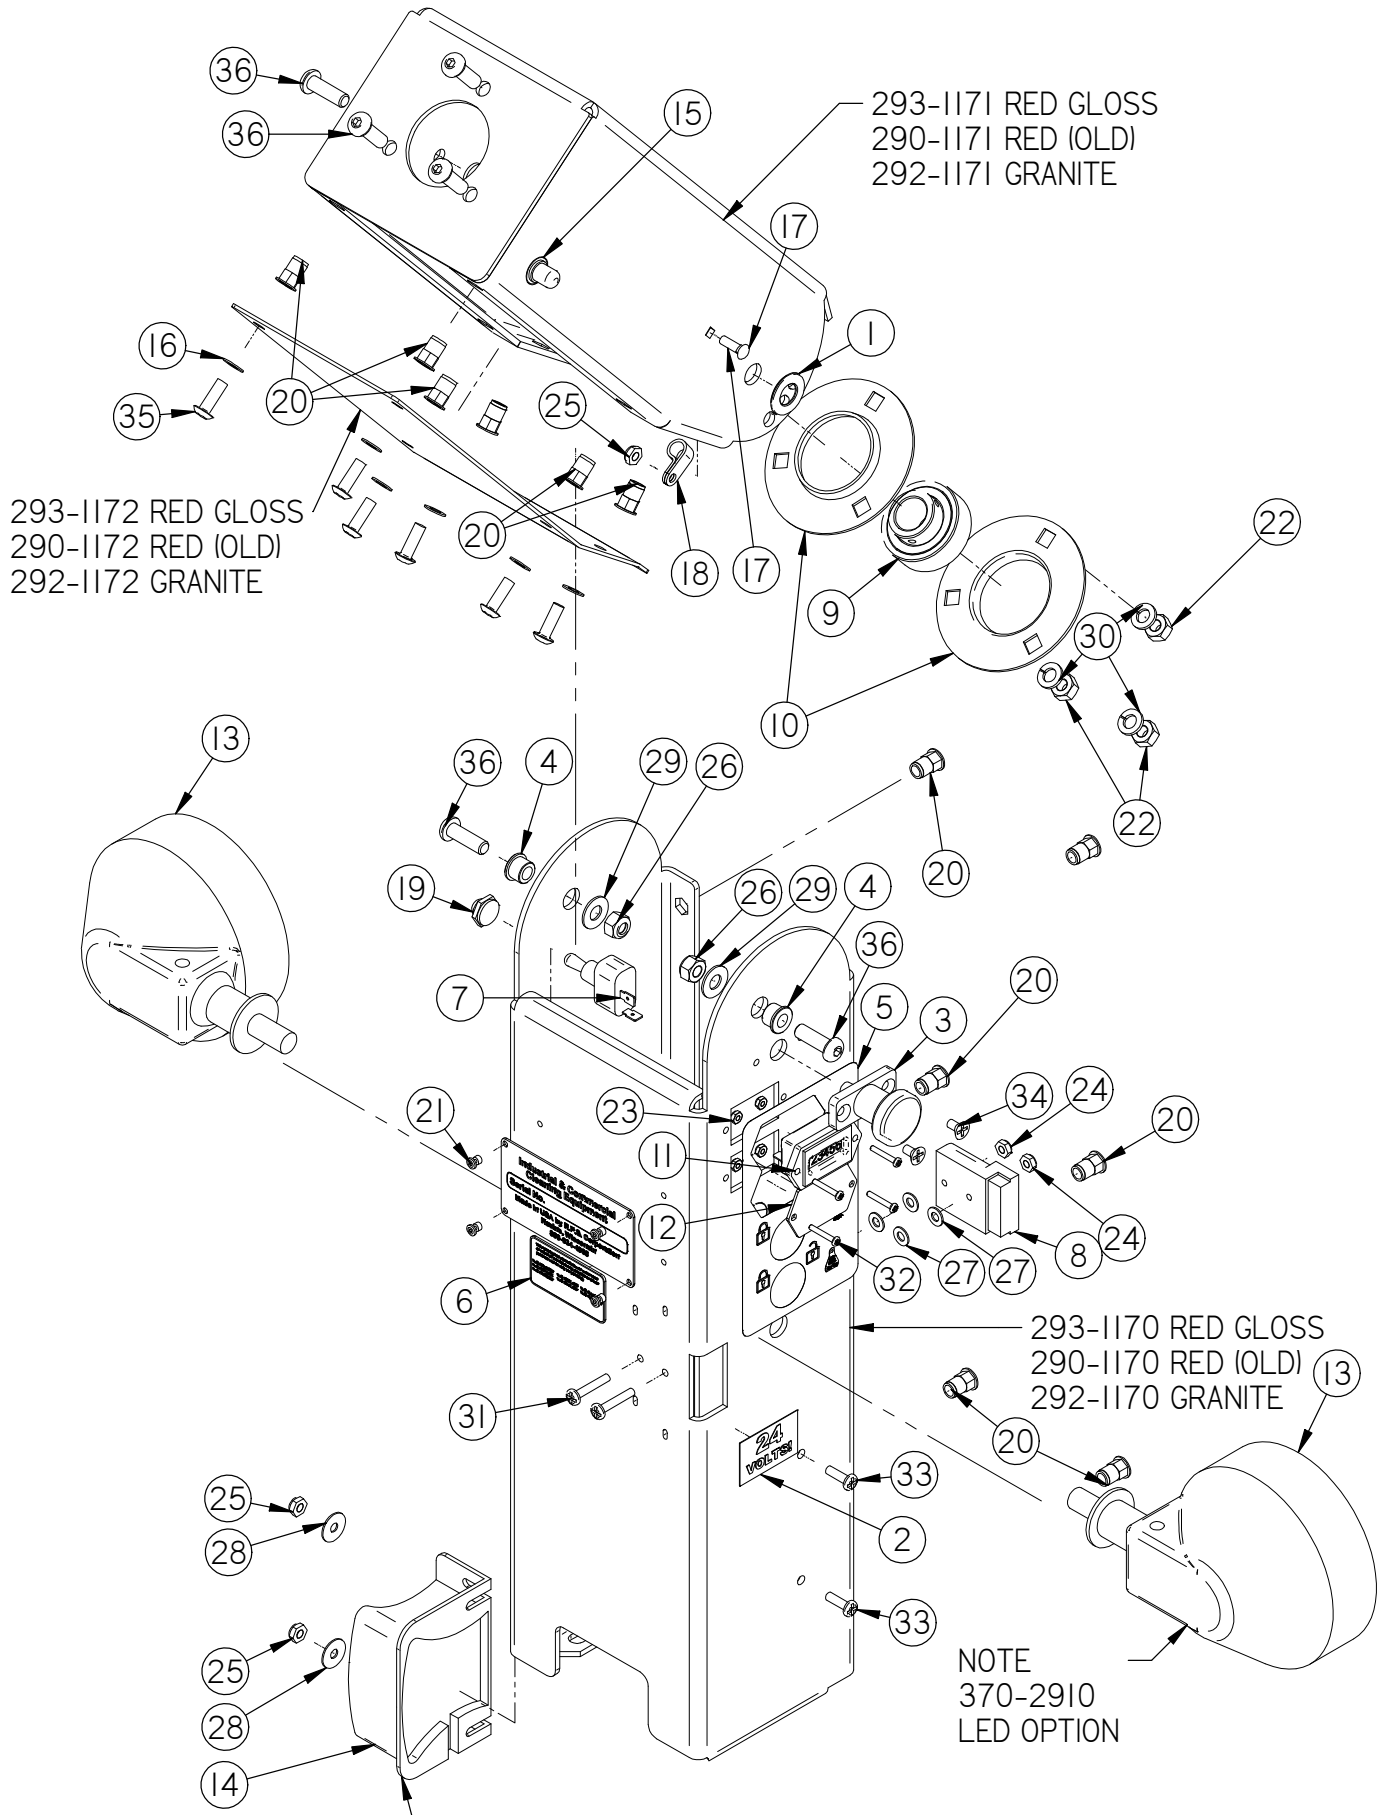

Steering Tower

Item	Part No.	Part Description	Qty.
1	290-1247	BRONZE THRUST BEARING, .50" ID X 1.0" OD X 1/16" TH	2
2	290-1505	24 VOLT STICKER	1
3	290-7050	INDEX PLUNGER	1
4	370-1245	BUSHING	2
5	370-7204	METER STICKER	1
6	370-7206	PATENT PLATE	1
7	370-8920	TOGGLE, ON-OFF SPST	1
8	4-259	CONNECTOR, RED 50, HOUSING ONLY	1
9	4-352	BEARING	1
10	4-364A	FLANGE, 1.75" ID	2
11	8-262	HOUR METER	1
12	8-263	METER PLUG	1
13	8-291	HEADLIGHT	2
14	8-292	BACKUP ALARM	1
15	8-294B	PUSH BUTTON SWITCH, SILVER	1
16	H-00282	FW 1/4" NYLON	6
17	H-0172519	CB #10-32 X 5/8" SS	1
18	H-02239	3/8" NYLON LOOP CLAMP	1
19	H-11200	PROTECTIVE BOOT, TOGGLE SWITCH, (BLACK)	1
20	H-250HCN	HCN 1/4"-20	12
21	H-41007	AB4-3A BLIND RIVET	4
22	H-70711	HN 5/16"- 18 SS	4
23	H-70854	NYLOK #4-40 SS	4
24	H-70856	NYLOK #8-32 SS	2
25	H-70858	NYLOK #10-32 SS	3
26	H-70861	NYLOK 5/16" - 18 SS	2
27	H-71009	FW #10 SS	4
28	H-71010	FW #10 ID X 11/16 OD SS	2
29	H-71015	FW 5/16 ID X 3/4 OD SS	2
30	H-71065	LW 5/16" SS	4
31	H-72418	PPH #8-32 X 1" S/S	2
32	H-72490	PPH #4-40 X 3/4" S/S	4
33	H-72517	PPH #10-32 X 5/8" SS	2
34	H-72681	FHP #10-32 X 3/8" SS	2
35	H-73754	BHSCS 1/4 - 20 X 3/4" SS	6
36	H-73780	BHSCS 5/16-18 X 1	6