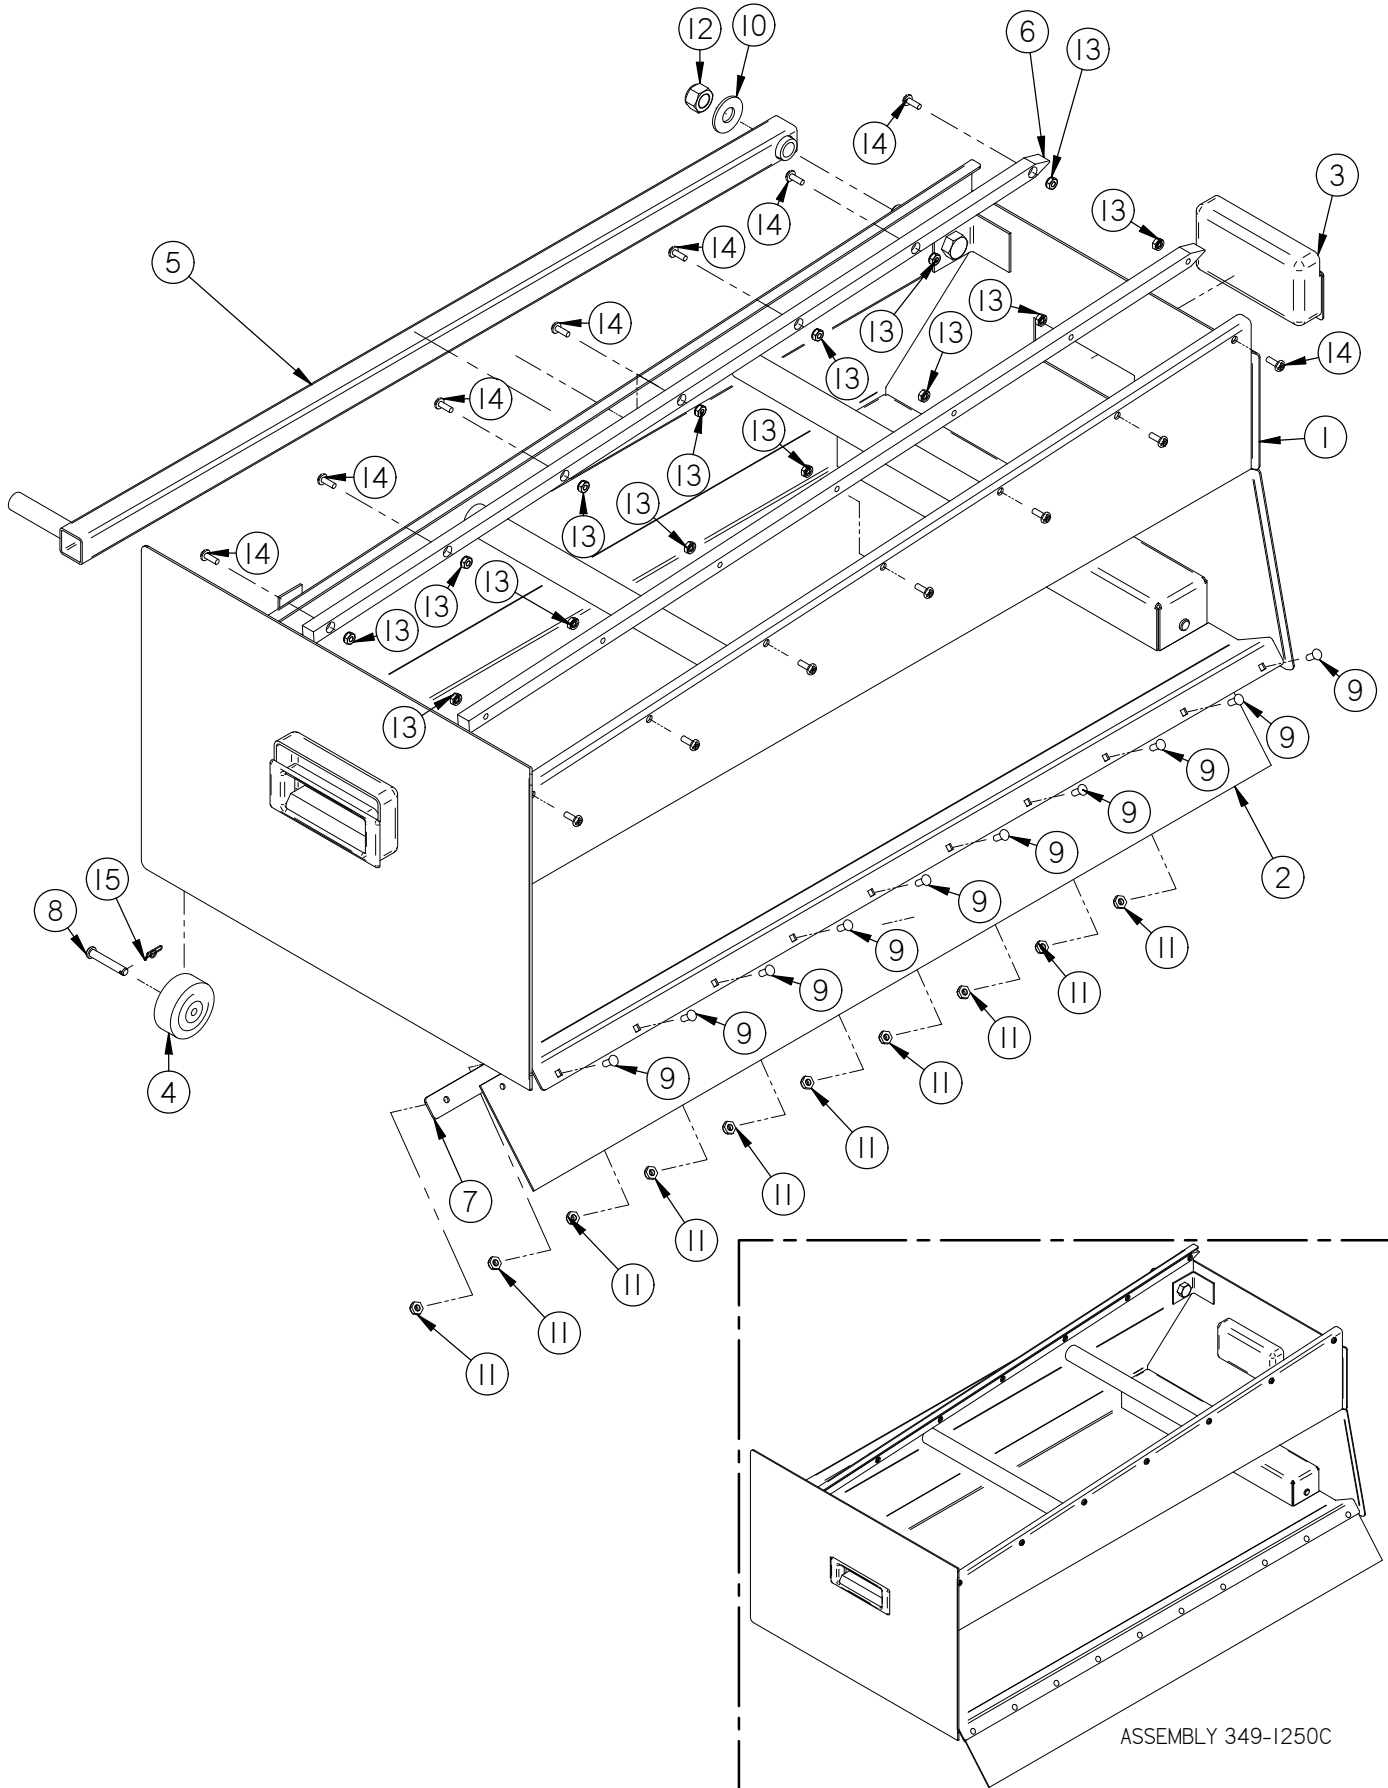

Hopper

Item	Part No.	Part Description	Qty.
1	349-1250	HOPPER BODY	1
2	349-5710	HOPPER FLAP	1
3	5-849	RECESSED HANDLE	2
4	8-124	HOPPER WHEEL	4
5	8-128	HOPPER HANDLE	1
6	8-163	HDPE SLIDE RAIL	2
7	8-575	HOPPER FLOOR SEAL CLAMP	1
8	H-0156730	1/4" X 1 1/2" CLEVIS PIN	4
9	H-0172518	CB #10-32 X 1/2" SS	10
10	H-50352	FW 17/32" SS	1
11	H-70858	NYLOK #10-32 SS	10
12	H-70864	NYLOK 1/2"-13 SS	1
13	H-70922	KN #8-32	14
14	H-72398	PPH #8-32 X 1/2" S/S	14
15	H-RUE8	RUE RING COTTER	4