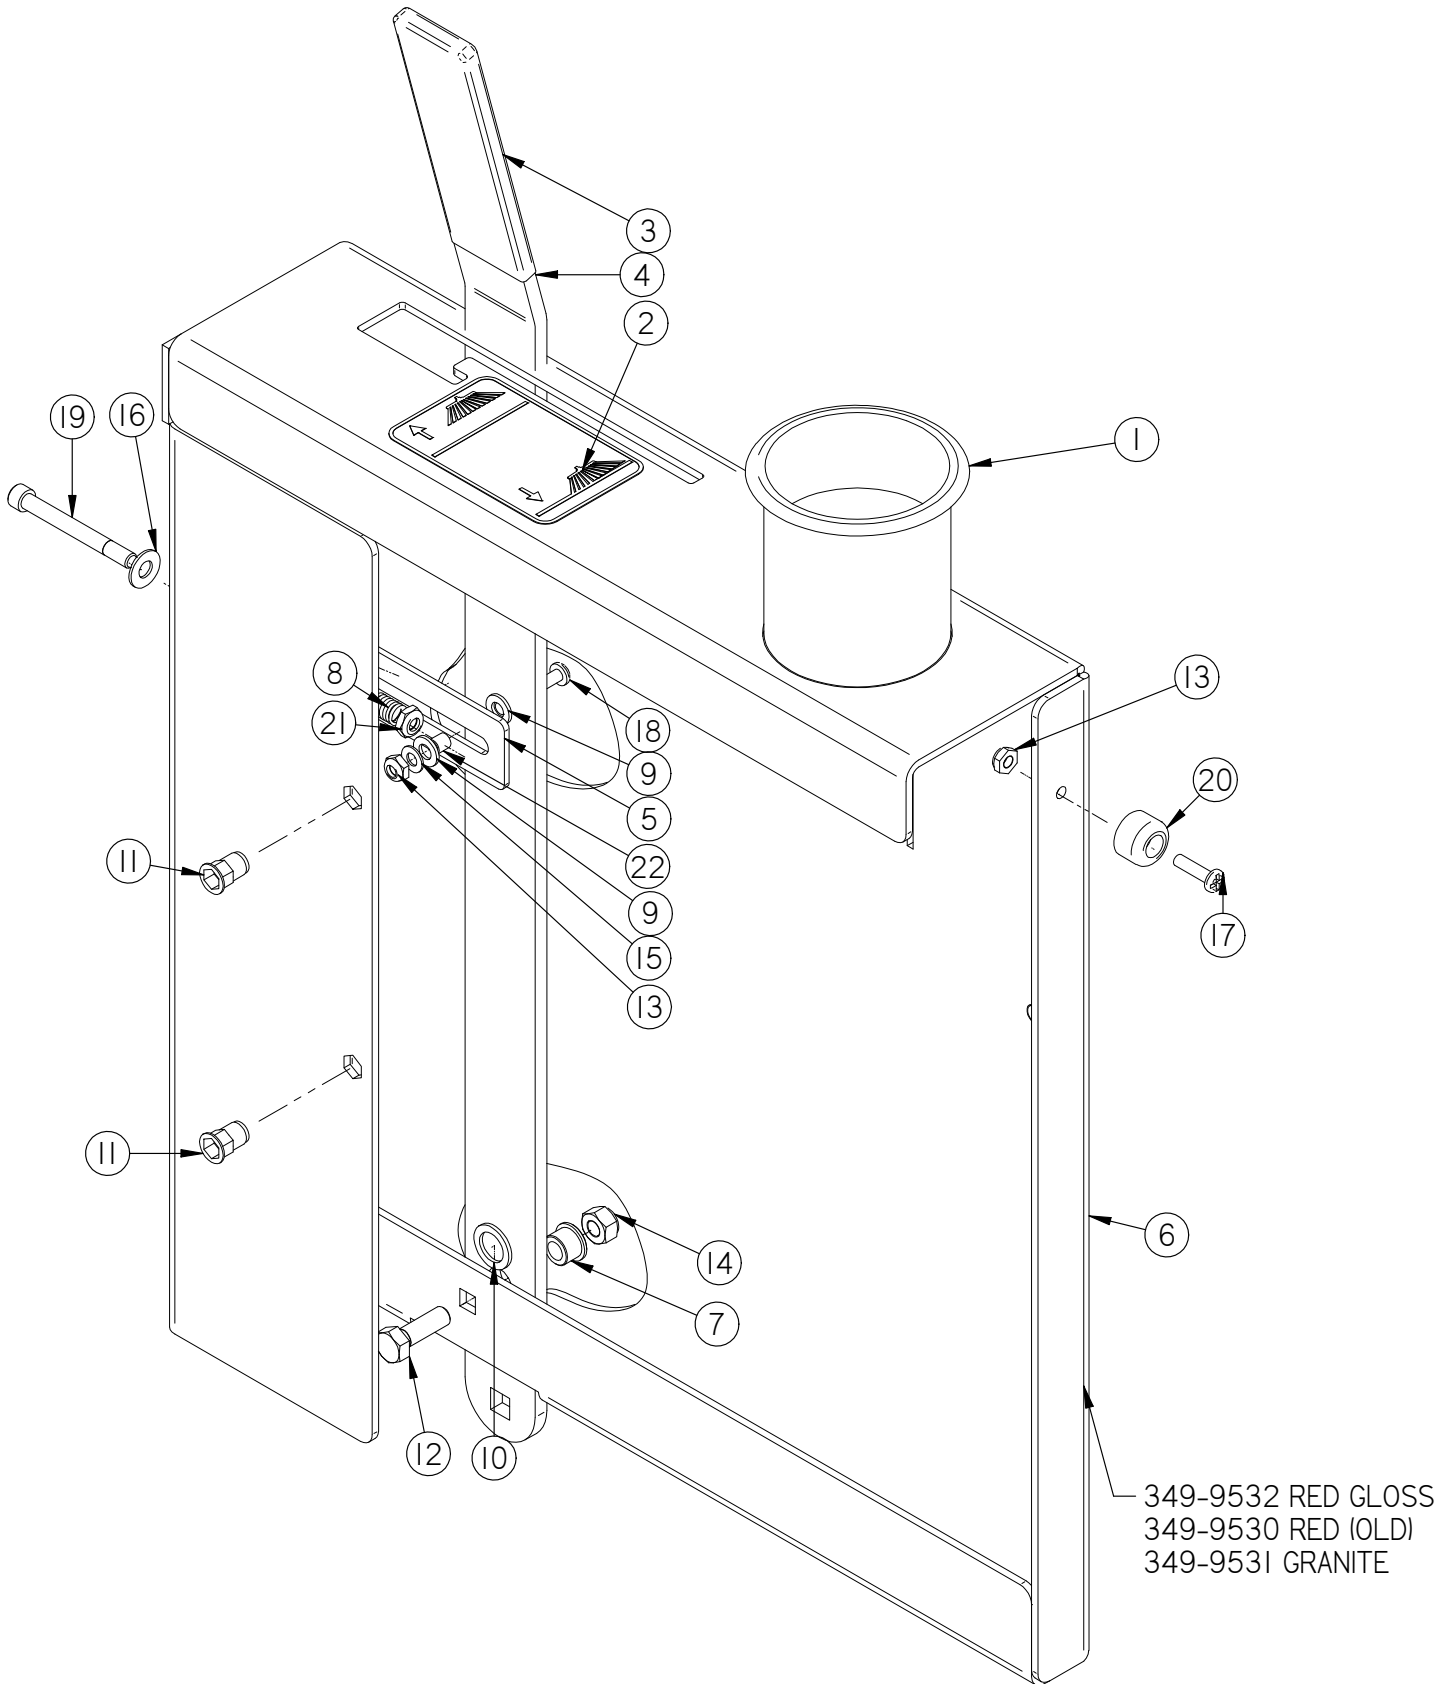

Side Broom Panel

Item	Part No.	Part Description	Qty.
1	349-0014	CUP HOLDER	1
2	349-1502	SIDE BROOM STICKER	1
3	349-4480	LIFT ARM GRIP	1
4	349-4610	LEVER, SIDE BROOM	1
5	349-4650	SIDE BROOM ADJ. PLATE	1
6	349-9530	SIDE BROOM LIFT LEVER PANEL	1
7	370-1245	BUSHING	1
8	8-466	SPRING	1
9	H-00283	FW 1/4" NYLON	2
10	H-05337	FW 1/2" ID X 1/16" THICK NYLON	1
11	H-250HCN	HCN 1/4"-20	2
12	H-70055	HCS 5/16"- 18 X 1" SS	1
13	H-70858	NYLOK #10-32 SS	2
14	H-70861	NYLOK 5/16" - 18 SS	1
15	H-71009	FW #10 SS	1
16	H-71013	FW 1/4 ID X 5/8 OD SS	1
17	H-72534	PPH #10-32 X 3/4" S/S	1
18	H-72536	PPH #10-32 X 1" S/S	1
19	H-73467	SHCS 1/4-20 X 2.25 SS	1
20	H-9540	RUBBER BUMPER, 25/32"	1
21	H-NJ04C	JNYL 1/4" - 20 SS	1
22	M-639IK122	.25 OD X .1875 ID X .25 LG SLEEVE	1