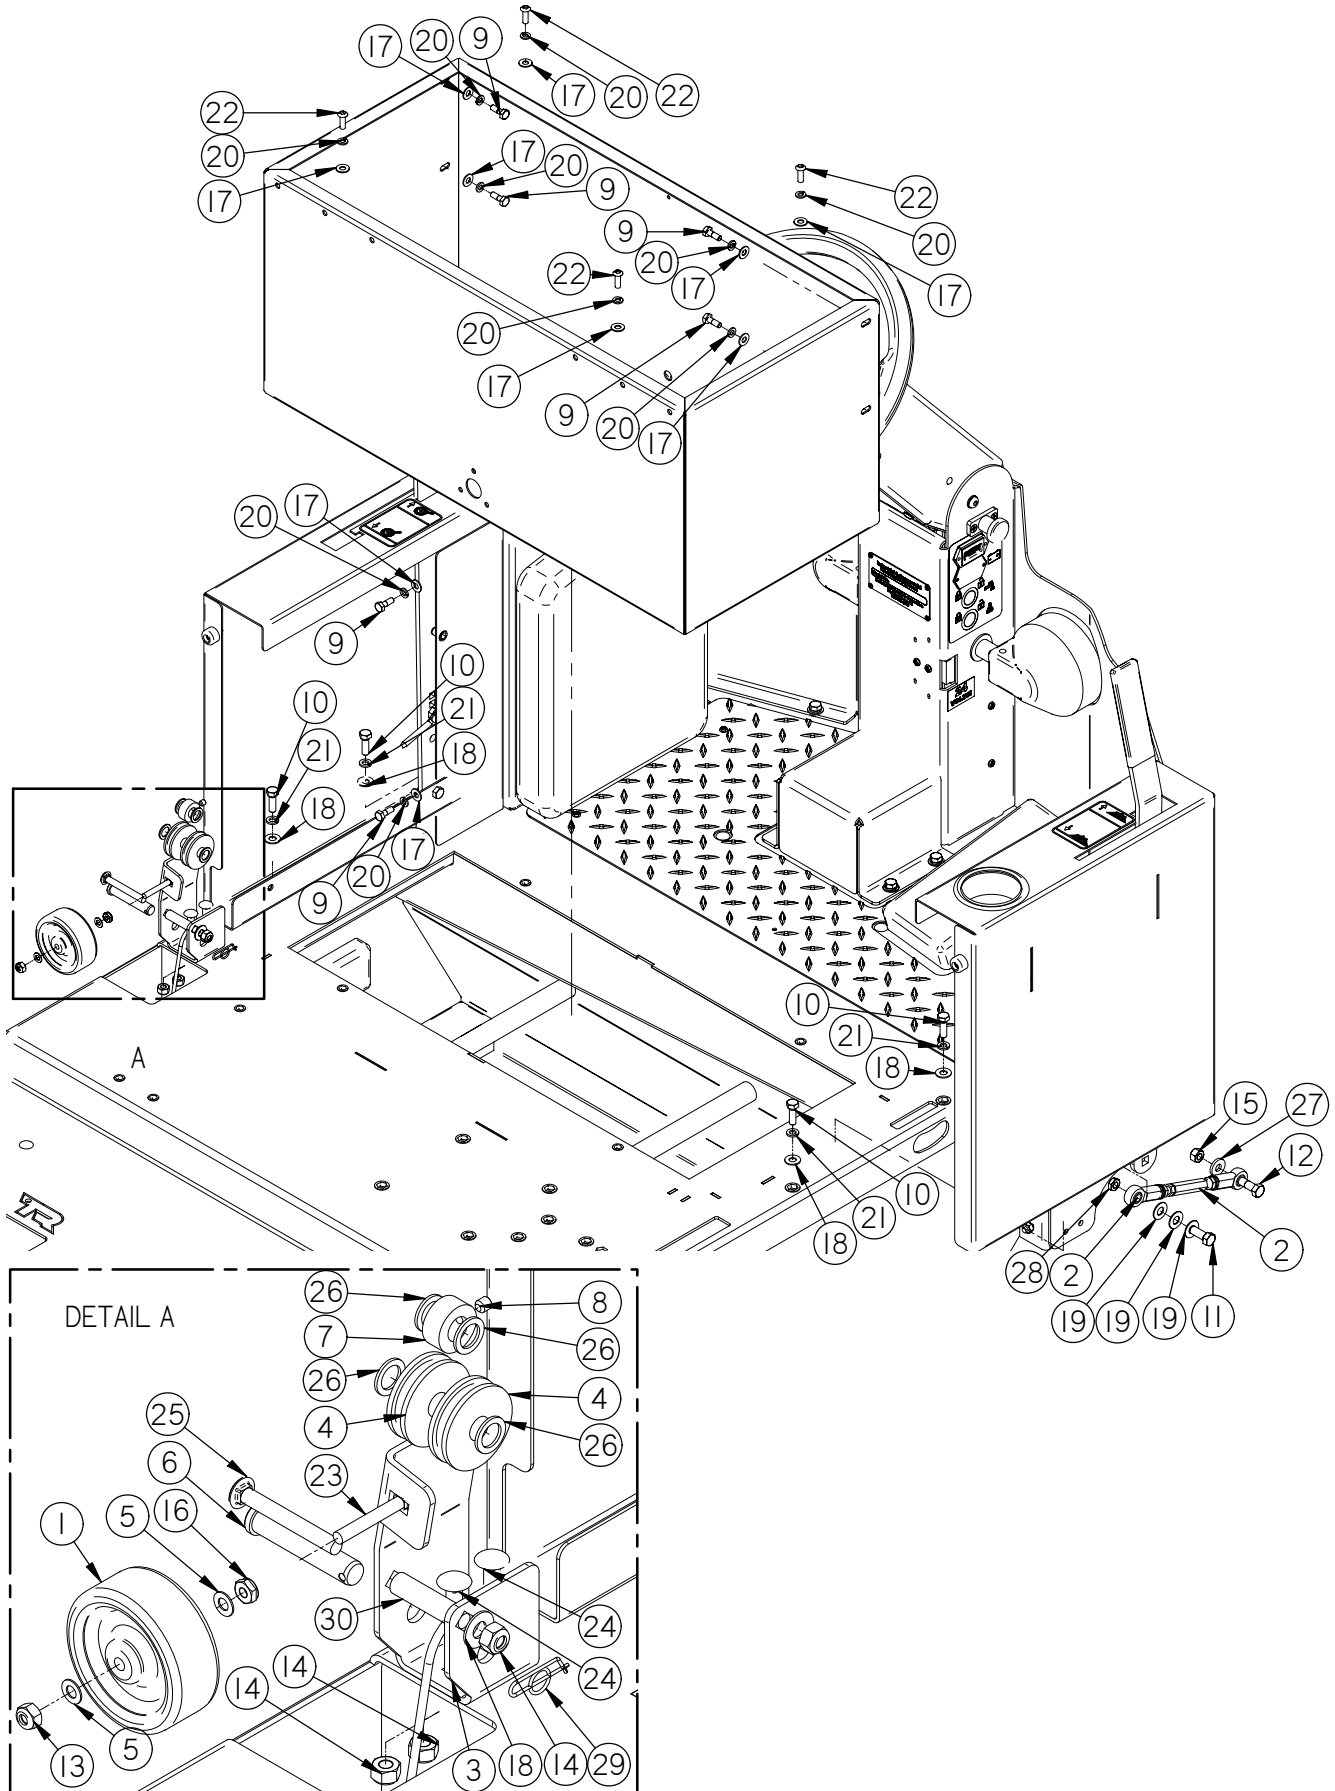

Filter Box and Panels

Item	Part No.	Part Description	Qty.
1	21-7600	SIDE WHEEL (GREY)	1
2	253-8440	ADJUSTABLE LATERAL ARM	1
3	349-1140	MAINBROOM PULLEY BRACKET	1
4	349-7721	PULLEY, NYLON	2
5	H-00282	FW 1/4" NYLON	2
6	H-0156773	CLEVIS PIN, 1/2" X 2-1/2"	1
7	H-03660	.1/2" ID X 7/16" LG SETSCREW SHAFT COLLAR	1
8	H-25379	SETSCREW, KCP, 1/4"-20 X 1/4"	1
9	H-70003	HCS 1/4"-20 X 3/4" SS	6
10	H-70055	HCS 5/16"- 18 X 1" SS	4
11	H-70105	HCS 3/8"- 16 X 1" SS	1
12	H-70109	HCS 3/8"- 16 X 1-1/2" SS	1
13	H-70860	NYLOK 1/4"- 20 SS	1
14	H-70861	NYLOK 5/16" - 18 SS	3
15	H-70862	NYLOK 3/8"-16 SS	1
16	H-70925	KN 1/4-20 S/S	1
17	H-71013	FW 1/4 ID X 5/8 OD SS	10
18	H-71015	FW 5/16 ID X 3/4 OD SS	5
19	H-71017	FW 3/8 ID X 7/8 OD SS	3
20	H-71063	LW 1/4" SS	10
21	H-71065	LW 5/16" SS	4
22	H-73754	BHSCS 1/4 - 20 X 3/4" SS	4
23	H-74396	CB 1/4"- 20 X 1-3/4" SS	1
24	H-74429	CB 5/16"- 18 X 3/4" SS	2
25	H-74434	CB 5/16"- 18 X 2.5" SS	1
26	H-76065	FW 1/2" NYLON	4
27	H-98025	FW 3/8" GRADE 8	1
28	H-NJ06C	JNYL 3/8- 16 SS	1
29	H-RUE22	1/2" RUE RING COTTER	1
30	T-031B0175	CABLE GUIDE	1