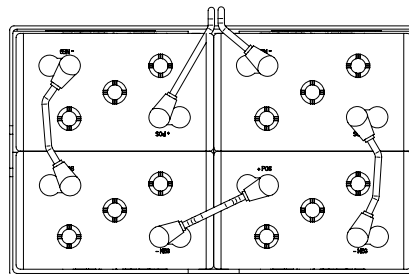

24-V

(4) 6-V BATTERY WIRING DIAGRAM

WHICH BATTERY CHARGER TO USE WITH BATTERY SELECTION				
Battery Part Number & Description	Off-Board Charger North American	Off-Board Charger Export	On-Board Charger North American	On-Board Charger Export
250-2113 (6V, 240 AH)	21-2440	21-2442	8-244	8-246
370-2118 (6V, 420 AH)	7-244	7-251	8-245	8-247
250-2114 (6V, 260 AGM)	21-2450	21-2451	N/A	N/A
290-2112 (6V, 390 AGM)	7-2450	7-2451	N/A	N/A

Note: Japan & Korea are not included for list above.