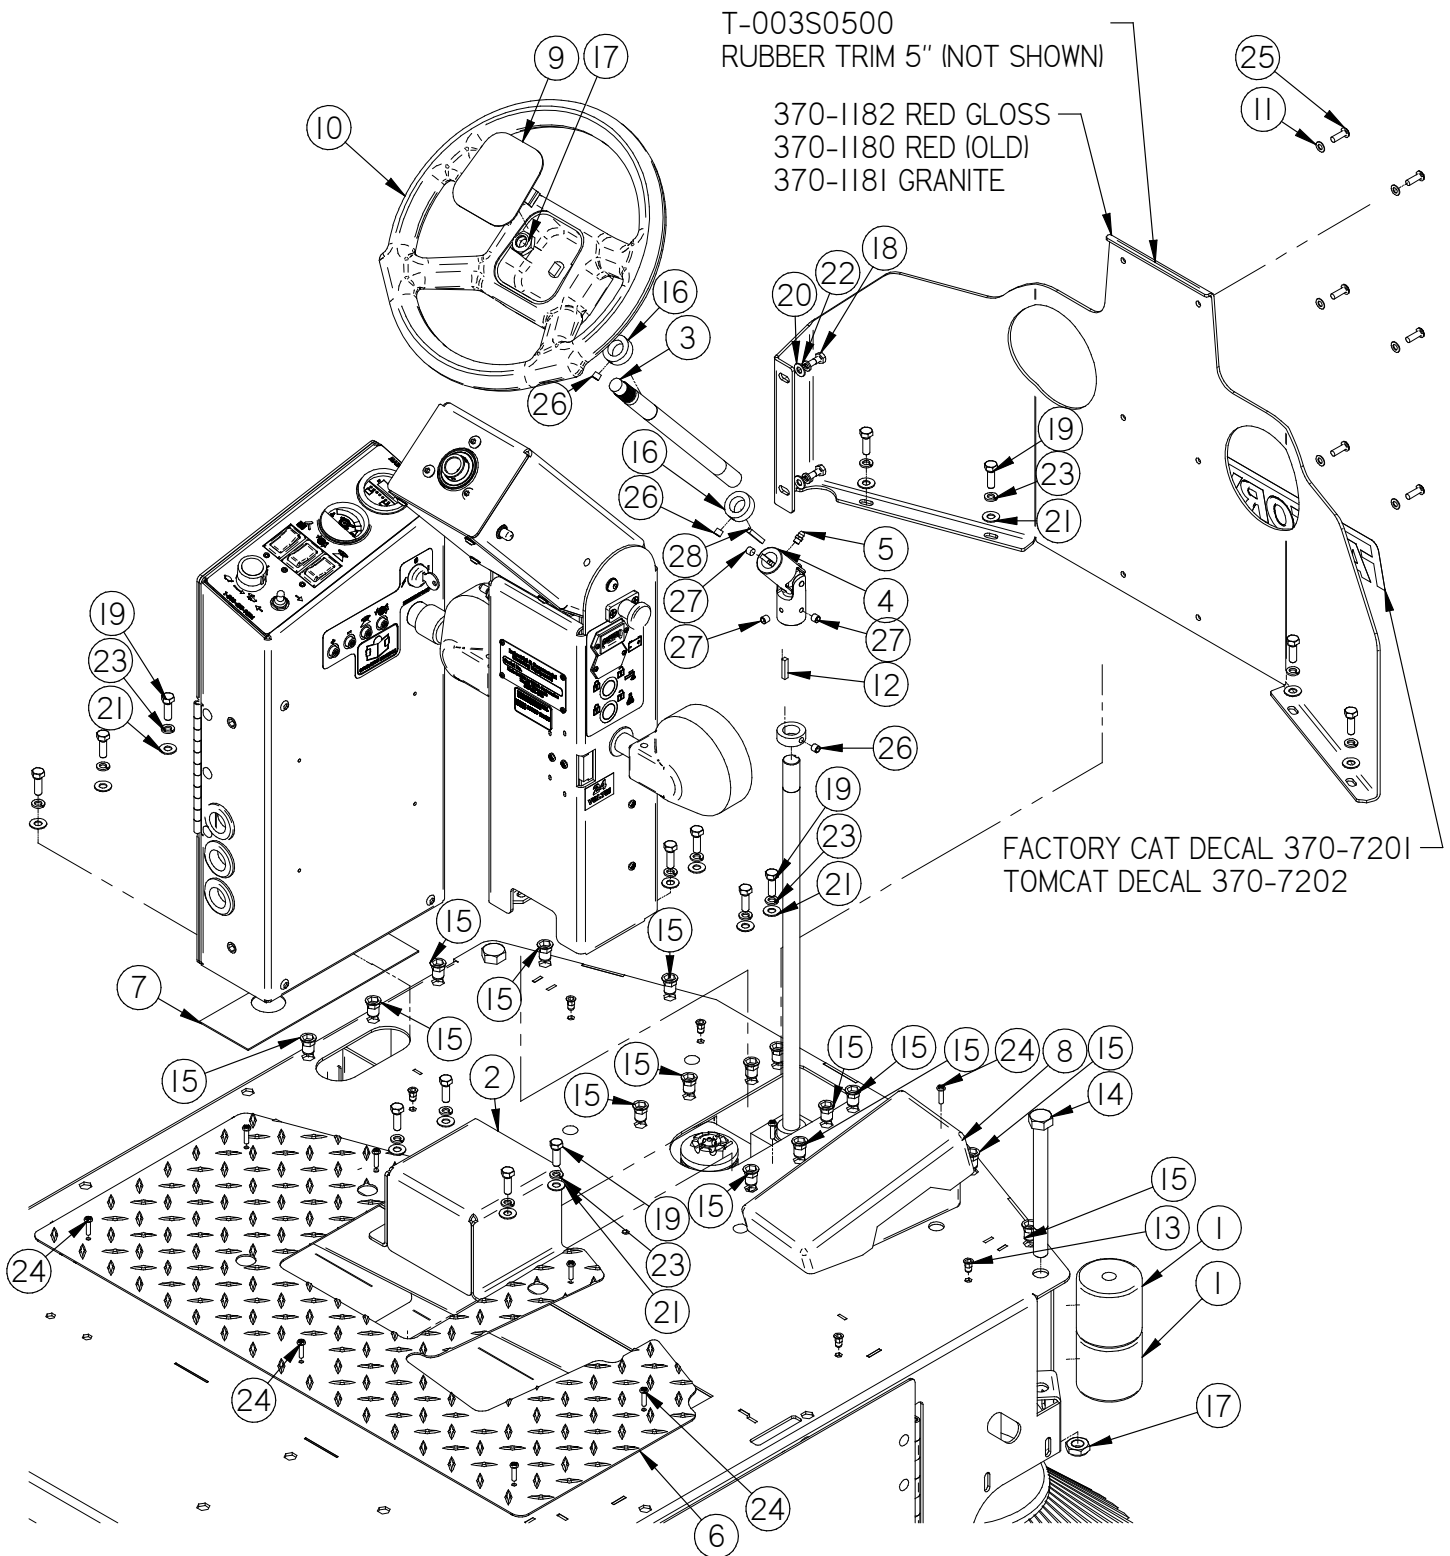

Central Command and Steering Tower

Central Command and Steering Tower

Item	Part No.	Part Description	Qty.
1	21-1127	ROLLER	2
2	250-1173	DRIVE COVER	1
3	290-7090	STEERING SHAFT, UPPER	1
4	290-7110	U-JOINT	1
5	290-7111	1/4-28 ZERK FITTING	1
6	370-1610	NON SKID FLOOR PLATE	1
7	370-2004	CENTRAL COMMAND DUST CURTAIN	1
8	8-290	FOOT PEDAL	1
9	8-701A	STEERING COVER	1
10	8-703	STEERING WHEEL	1
11	H-00282	FW 1/4" NYLON	6
12	H-01125	3/16" X 1" KEY	1
13	H-02309	HCN #10-32, LG CRIMP	5
14	H-13327	HB 5/8"- 11 X 7"	2
15	H-312NCNL	HCN 5/16"-18 LG	15
16	H-33376	SET SCREW SHAFT COLLAR, 3/4" ID X 9/16 LG	3
17	H-37038	JNYL 5/8"- 11	2
18	H-70003	HCS 1/4"-20 X 3/4" SS	2
19	H-70055	HCS 5/16"- 18 X 1" SS	15
20	H-71013	FW 1/4 ID X 5/8 OD SS	2
21	H-71015	FW 5/16 ID X 3/4 OD SS	15
22	H-71063	LW 1/4" SS	2
23	H-71065	LW 5/16" SS	15
24	H-72534	PPH #10-32 X 3/4" S/S	9
25	H-73754	BHSCS 1/4 - 20 X 3/4" SS	6
26	H-81983	5/16" X 1/4" KURL SET SCREW	3
27	H-82022	5/16-24" X 1/4" KURL SET SCREW	3
28	H-K14320	3/16" X 1 1/4" KEY	1