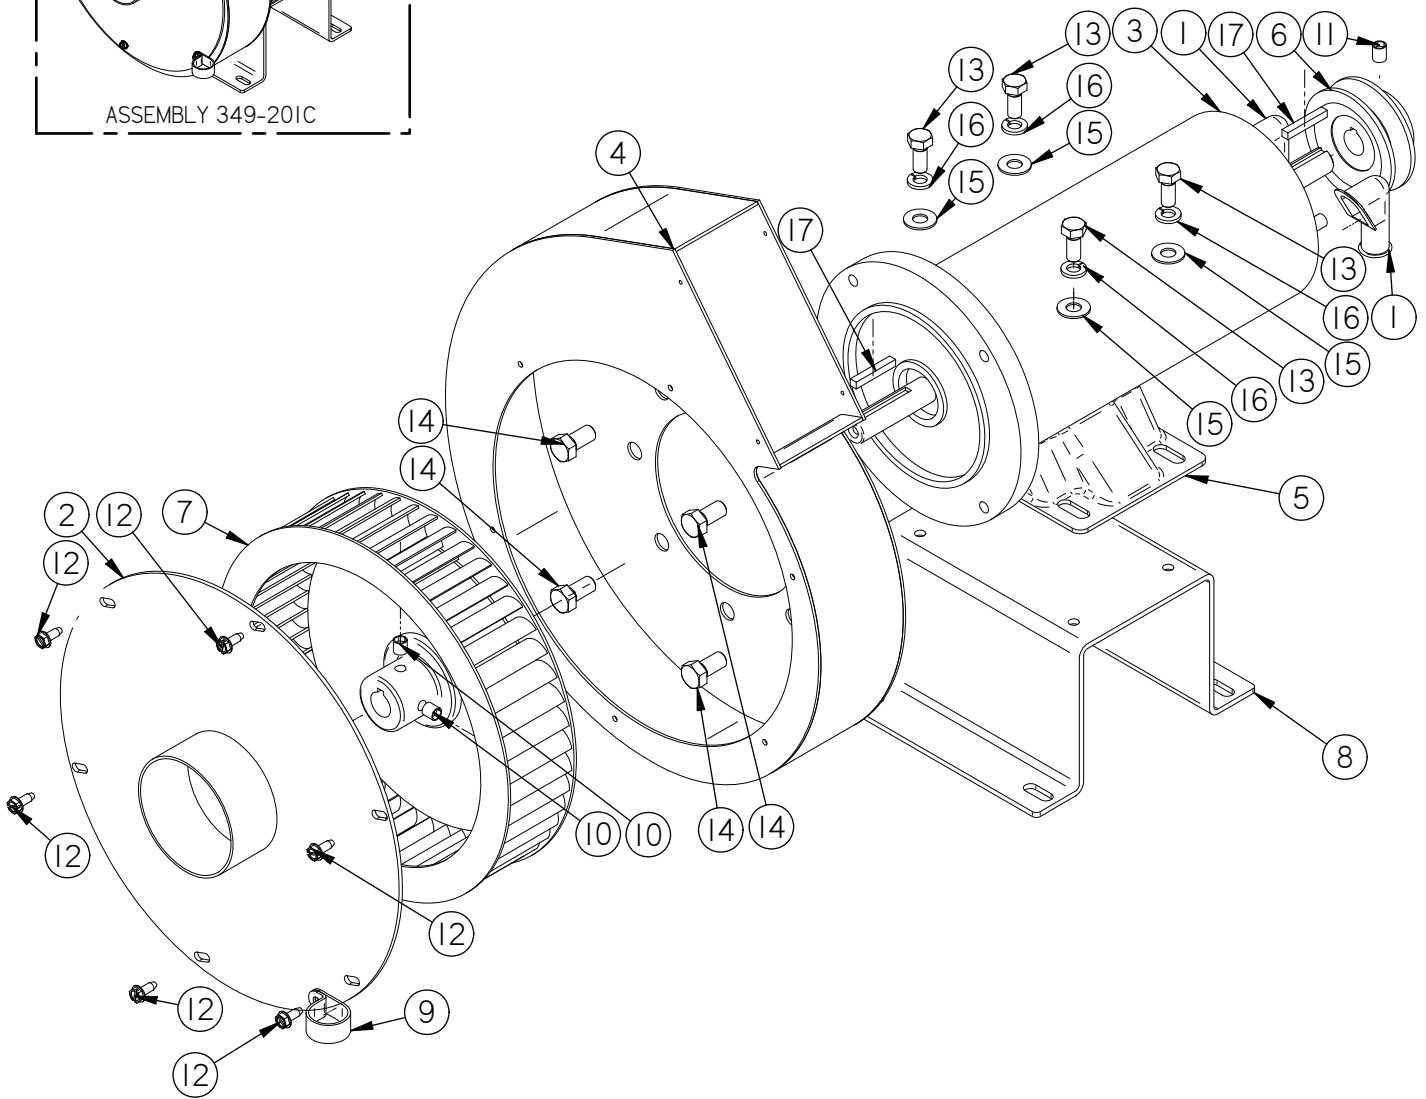

Main Broom Motor

Item	Part No.	Part Description	Qty.
1	290-2780	TERMINAL BOOT, BLACK	2
2	290-9523	BLOWER DOOR PLATE	1
3	349-201	24V 2000 RPM,TWIN SHAFT MOTOR	1
4	349-5110	BLOWER HOUSING	1
5	4-201B	MOTOR CRADLE	1
6	4-301	MAIN DRIVE PULLEY	1
7	4-512	BLOWER WHEEL	1
8	8-165	MOTOR SUPPORT BRACKET	1
9	H-0127296	LOOP CLAMP, 1.0"	1
10	H-25484	5/16" X 5/16" KURL SET SCREW	2
11	H-25485	5/16" X 3/8" KURL SET SCREW	1
12	H-31810	HW #10 X 1/2	6
13	H-70053	HCS 5/16"- 18 X 3/4" SS	4
14	H-70103	HCS 3/8"-16 X 3/4" SS	4
15	H-71015	FW 5/16 ID X 3/4 OD SS	4
16	H-71065	LW 5/16" SS	4
17	H-K14320	3/16" X 1 1/4" KEY	2