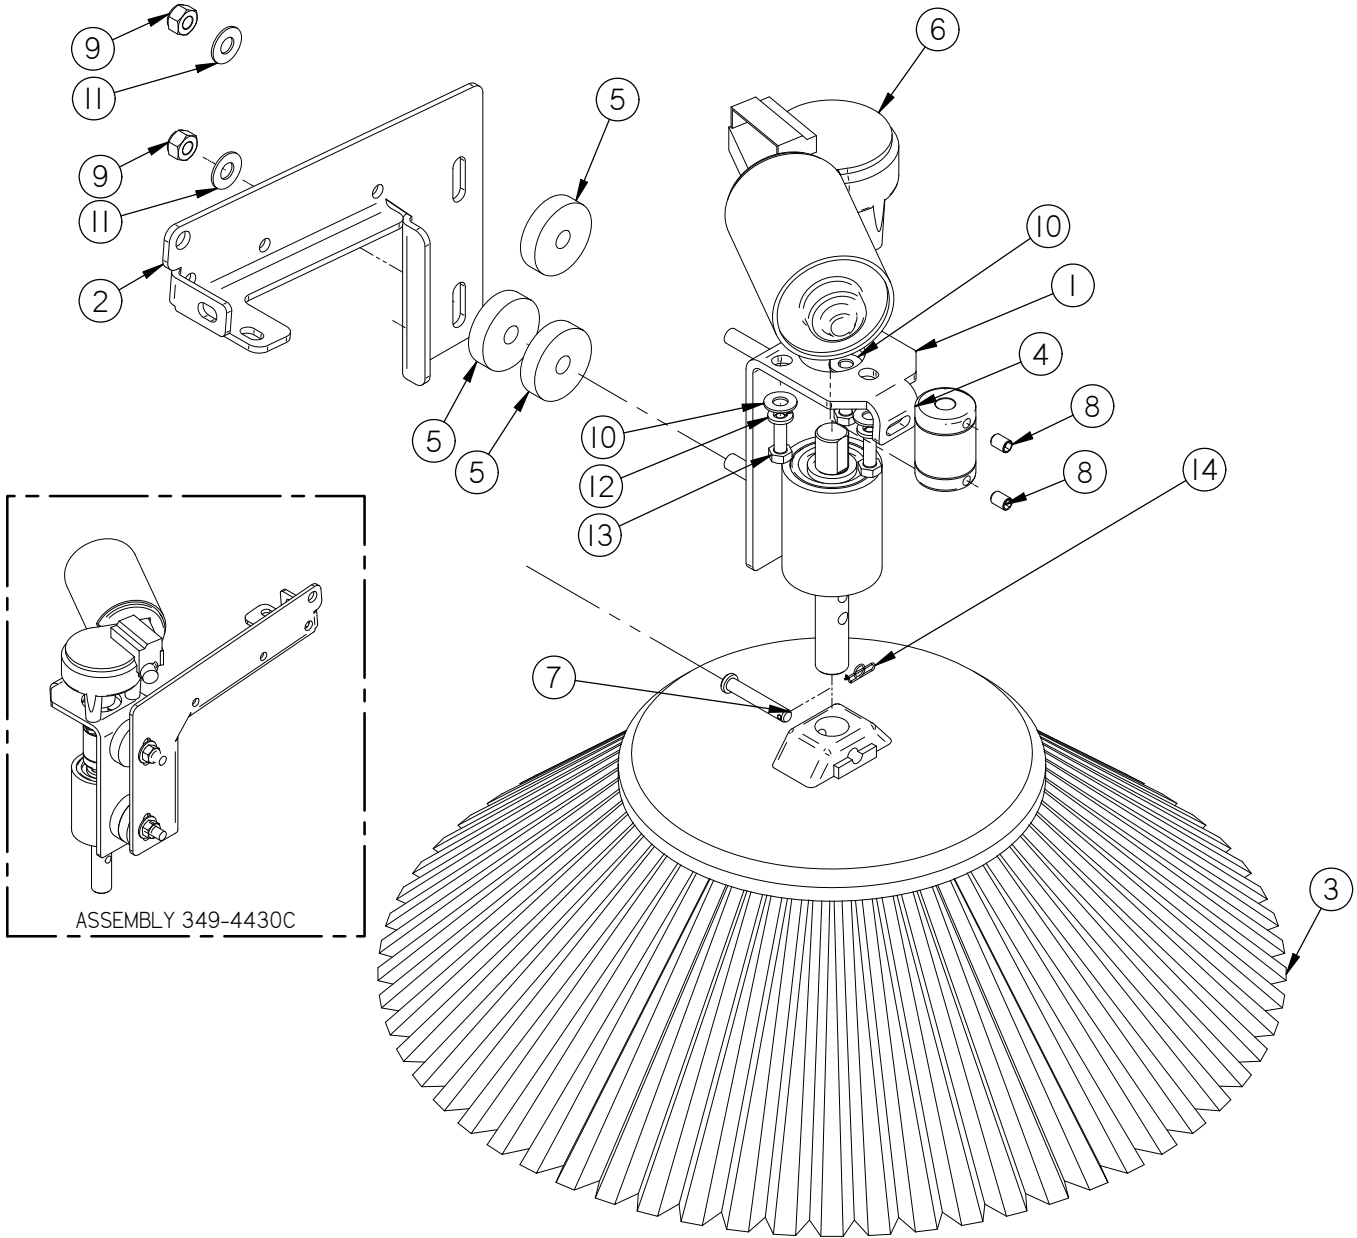

10" Front Drive Standard

12" Front Drive Optional

Front Wheel

10" Front Drive

Item	Part No.	Part Description	Qty.
1	250-7120	STEERING SHAFT, LOWER	1
2	250-7314	60 TOOTH STEERING SPROCKET	1
3	250-7326	PIVOT PLATE	1
4	250-7327	STEERING CHAIN	1
5	250-7328	WIRE GUIDE	1
6	250-7332	STEERING SHAFT	1
7	290-1218	SPACER 7/8" OD. X 3/4" ID X 1/4" LG	1
8	37-7317	TAPERED ROLLER BEARING	2
9	37-7318	BEARING CAP	2
10	37-7319	STEERING SHAFT SEAL	2
11	37-7320	PRE LOAD SLEEVE	1
12	37-7321	SLOTTED NUT, 2.0 - 12	1
13	5-826	10 TOOTH SPROCKET	1
14	5-831	MASTER LINK	1
15	8-723	BEARING BLOCK	1
16	8-723B	BEARING	2
17	H-0171004	JNYL 3/8- 24 SS	2
18	H-0172951	HCS 3/8"- 24 X 2-1/2" SS FULL THREADED	2
19	H-25379	SETScrew, KCP, 1/4"-20 X 1/4"	2
20	H-33376	SET SCREW SHAFT COLLAR, 3/4" ID X 9/16 LG	1
21	H-68013	SNAPRING 5/8"	1
22	H-70003	HCS 1/4"-20 X 5/8" SS	1
23	H-70103	HCS 3/8"-16 X 3/4" SS	2
24	H-70105	HCS 3/8"- 16 X 1" SS	4
25	H-70710	HN 1/4"- 20 SS	1
26	H-70712	HN 3/8"-16 SS	2
27	H-70732	HN 3/8"- 24 SS	1
28	H-71013	FW 1/4 ID X 5/8 OD SS	4
29	H-71017	FW 3/8 ID X 7/8 OD SS	6
30	H-71063	LW 1/4" SS	5
31	H-71067	LW 3/8" SS	6
32	H-72949	HCS 3/8"- 24 X 2" SS FULL THREADED	5
33	H-73754	BHSCS 1/4 - 20 X 3/4" SS	4
34	H-81983	5/16" X 1/4" KURL SET SCREW	1
35	H-K1432	3/16" X 1/2" KEY	1
36	M-938IT24	S-HOOK	1
37	T-050B0025	5/16 ID x 1/4" LG BLACK HOSE	1

Side Broom Left Hand

Item	Part No.	Part Description	Qty.
1	290-8750B	MOTOR MOUNT ASSEMBLY	1
2	349-4430	SIDE BROOM LIFT ARM, LH	1
3	4-402	SIDE BROOM POLYPROPYLENE	1
4	4-444	BROOM SAFETY DRIVE CPLG	1
5	4-446	GROMMET-3/8 ID X 1-1/2 OD X .375	3
6	8-220	SIDE BROOM MOTOR	1
7	H-0156730	1/4" X 1 1/2" CLEVIS PIN	1
8	H-25381	1/4"-20 X 3/8" KURL SET SCREW	2
9	H-70861	NYLOK 5/16" - 18 SS	2
10	H-71013	FW 1/4 ID X 5/8 OD SS	3
11	H-71015	FW 5/16 ID X 3/4 OD SS	2
12	H-71063	LW 1/4" SS	3
13	H-M82550	HCS M6-1.0 X 20 SS	3
14	H-RUE8	RUE RING COTTER	1