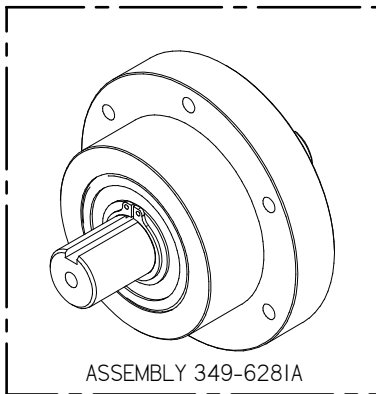

Jackshaft

Item	Part No.	Part Description	Qty.
1	349-3200	BROOM DRIVE PULLEY	1
2	349-6280	JACKSHAFT PLATE	1
3	349-6281	JACKSHAFT COLLAR	1
4	4-312	TRANS INPUT PULLEY	1
5	8-641	JACKSHAFT SHAFT	1
6	8-723B	BEARING	2
7	H-0953152	3/16" X 3/4" KEY	2
8	H-68015	SNAPRING 3/4"	2
9	H-71013	FW 1/4 ID X 5/8 OD SS	1
10	H-71063	LW 1/4" SS	7
11	H-73752	BHSCS 1/4 - 20 X 1/2" SS	1
12	H-73754	BHSCS 1/4 - 20 X 3/4" SS	6
13	H-81983	5/16" X 1/4" KURL SET SCREW	1