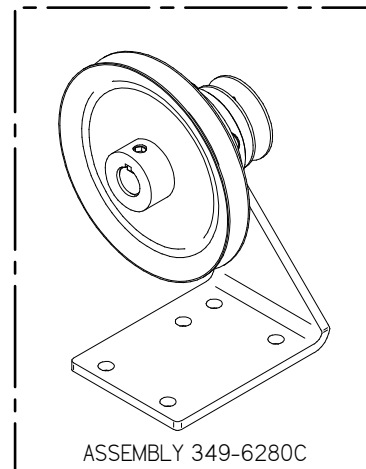

Jackshaft

Item	Part No.	Part Description	Qty.
1	349-3200	BROOM DRIVE PULLEY	1
2	349-6280	JACKSHAFT PLATE	1
3	349-6281	JACKSHAFT COLLAR	1
4	4-312	TRANS INPUT PULLEY	1
5	8-641	JACKSHAFT SHAFT	1
6	8-723B	BEARING	2
7	H-0953152	3/16" X 3/4" KEY	2
8	H-68015	SNAPRING 3/4"	2
9	H-71013	FW 1/4 ID X 5/8 OD SS	1
10	H-71063	LW 1/4" SS	7
11	H-73752	BHSCS 1/4 - 20 X 1/2" SS	1
12	H-73754	BHSCS 1/4 - 20 X 3/4" SS	6
13	H-81983	5/16" X 1/4" KURL SET SCREW	1