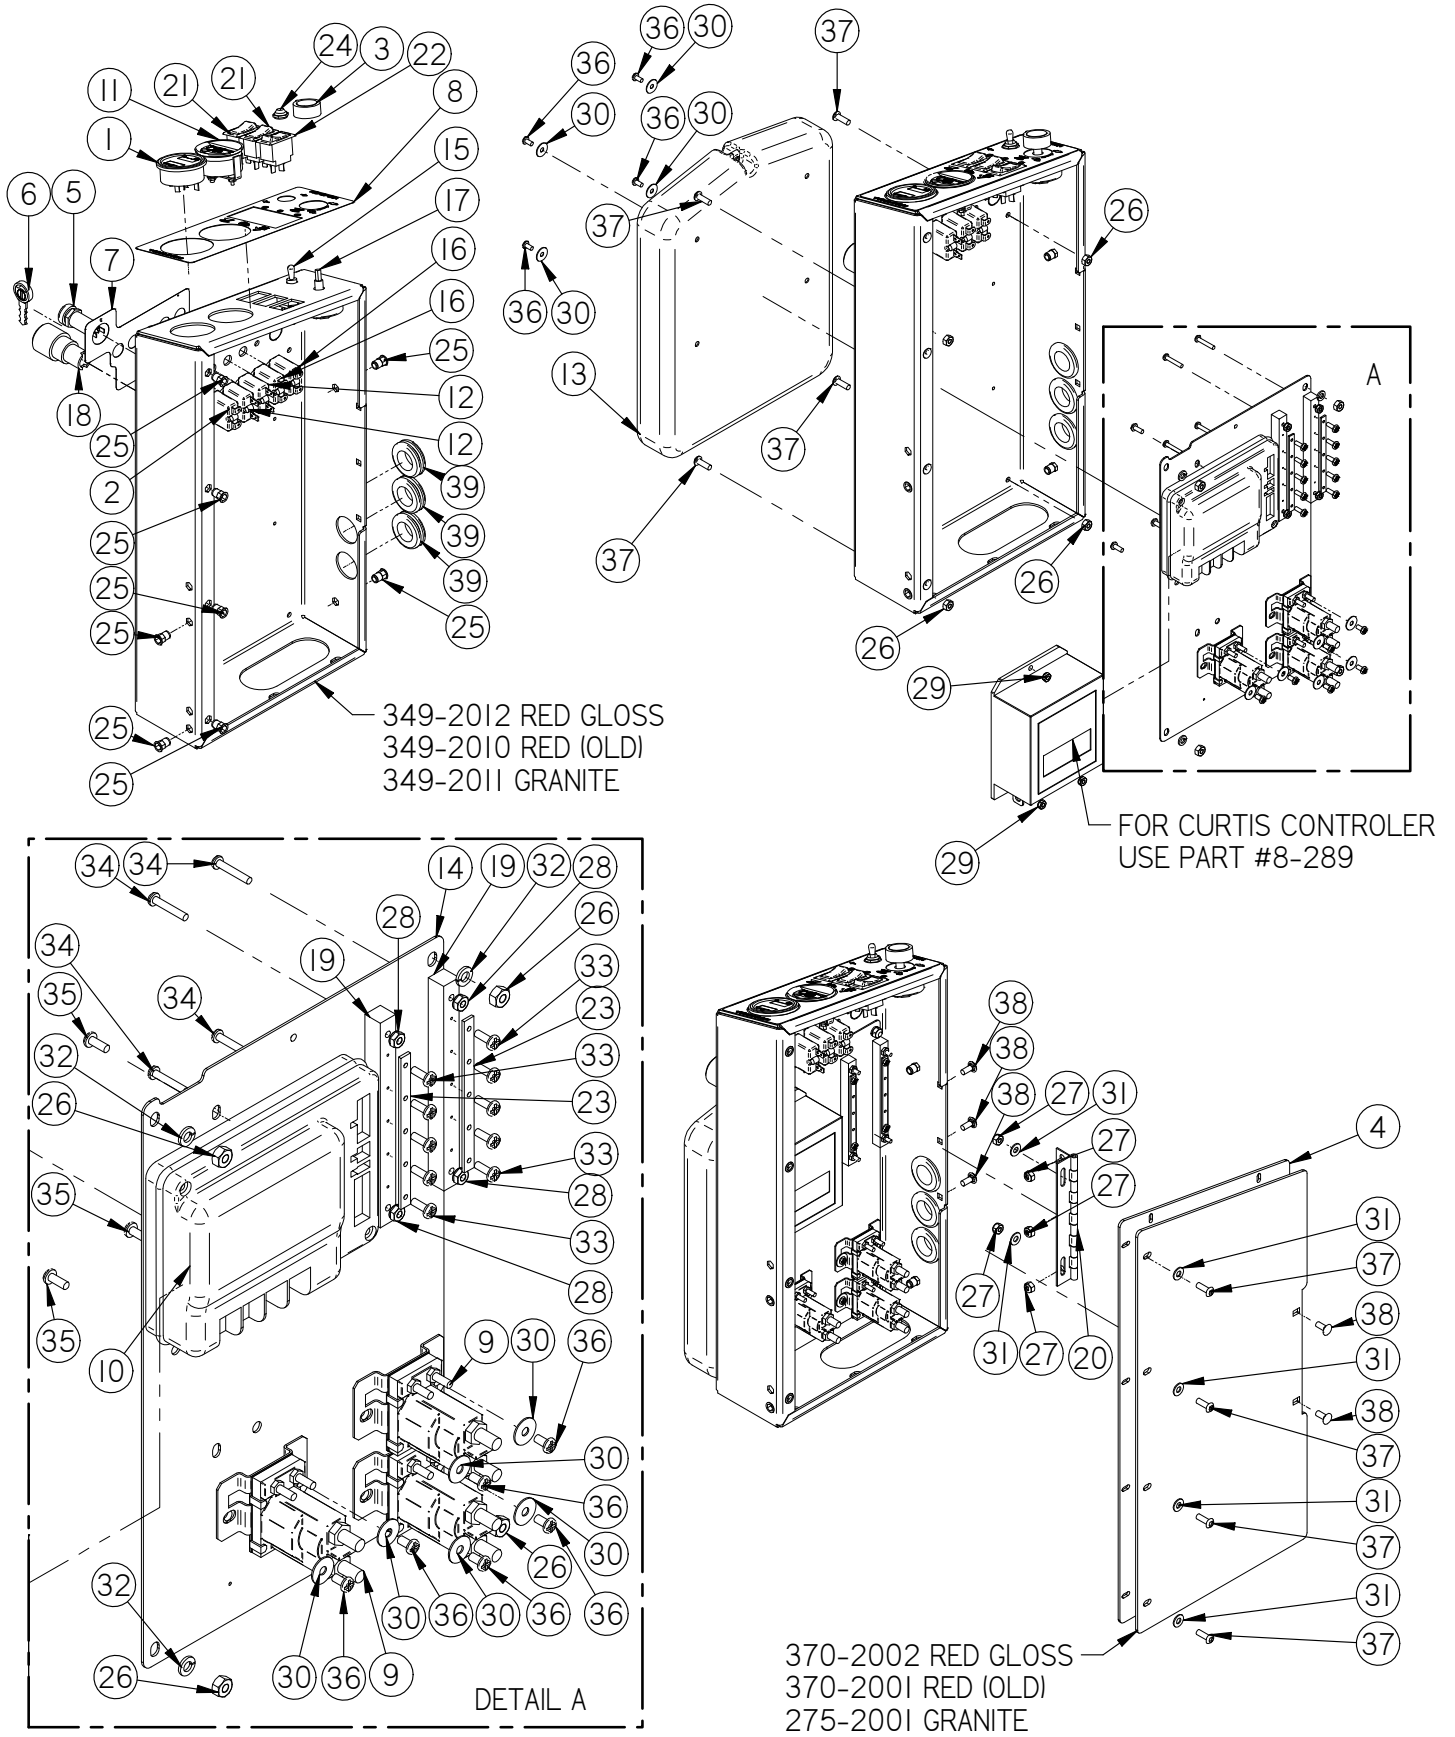

Central Command

Item	Part No.	Part Description	Qty.
1	190-4855	24V BATTERY AND HOUR METER	1
2	190-9609	FUSE, RESETTABLE, 40 AMP	1
3	21-4520	SPEED CONTROL KNOB, RED	1
4	290-2004	ACCESS COVER GASKET	1
5	290-234	KEY SWITCH (WITH KEY)	1
6	290-234A	KEY SET (REPLACE)	1
7	349-1500	CONTROL PANEL STICKER, FRONT	1
8	349-2013	CONTROL PANEL STICKER, TOP	1
9	349-2331	RELAY, 24V, SMALL W/FLAT MTG PLATE	3
10	349-2899	IDRIVE 24V 140 AMP CONTROLLER	1
11	349-4852	BROOM PRESSURE GAUGE, 40 AMP	1
12	349-9604	FUSE, RESETTABLE, 4 AMP, 50V DC MAX	2
13	370-0002	OPERATORS MANUAL HOLDER	1
14	370-2006	HARDWARE PANEL	1
15	370-8210	SWITCH, TOGGLE, ON/ON (DPDT)	1
16	390-9615	FUSE, RESETTABLE, 15 AMP, 50V DC MAX	2
17	4-451	RHEOSTAT, 2.5 AMP	1
18	5-300	EMERGENCY SHUT OFF	1
19	7-287	BUSS BAR UHMW	2
20	8-180	HINGE, 6-7/8" S/S	1
21	8-231	SWITCH, ON-OFF ROCKER SPST	2
22	8-233	OFF-MOM SPST	1
23	E-5HBB	5 HOLE BUSS BAR	2
24	H-11196	PROTECTIVE BOOT, TOGGLE SWITCH, (RED)	1
25	H-250HCN	HCN 1/4"-20	8
26	H-70710	HN 1/4"- 20 SS	8
27	H-70860	NYLOK 1/4"- 20 SS	5
28	H-70922	KN #8-32	4
29	H-70923	KN #10-32 SS	3
30	H-71010	FW #10 ID X 11/16 OD SS	10
31	H-71013	FW 1/4 ID X 5/8 OD SS	6
32	H-71063	LW 1/4" SS	4
33	H-72398	PPH #8-32 X 1/2" S/S	10
34	H-72418	PPH #8-32 X 1" S/S	4
35	H-72515	PPH #10-32 X 1/2" S/S	3
36	H-73742	PPH #10-32 X 3/8" S/S	10
37	H-73754	BHSCS 1/4 - 20 X 3/4" SS	8
38	H-74418	CB 1/4"- 20 X 5/8" S/S	5
39	H-9307K74	GROMMET, 1" ID X 1-3/4" OD BUNA-N	3