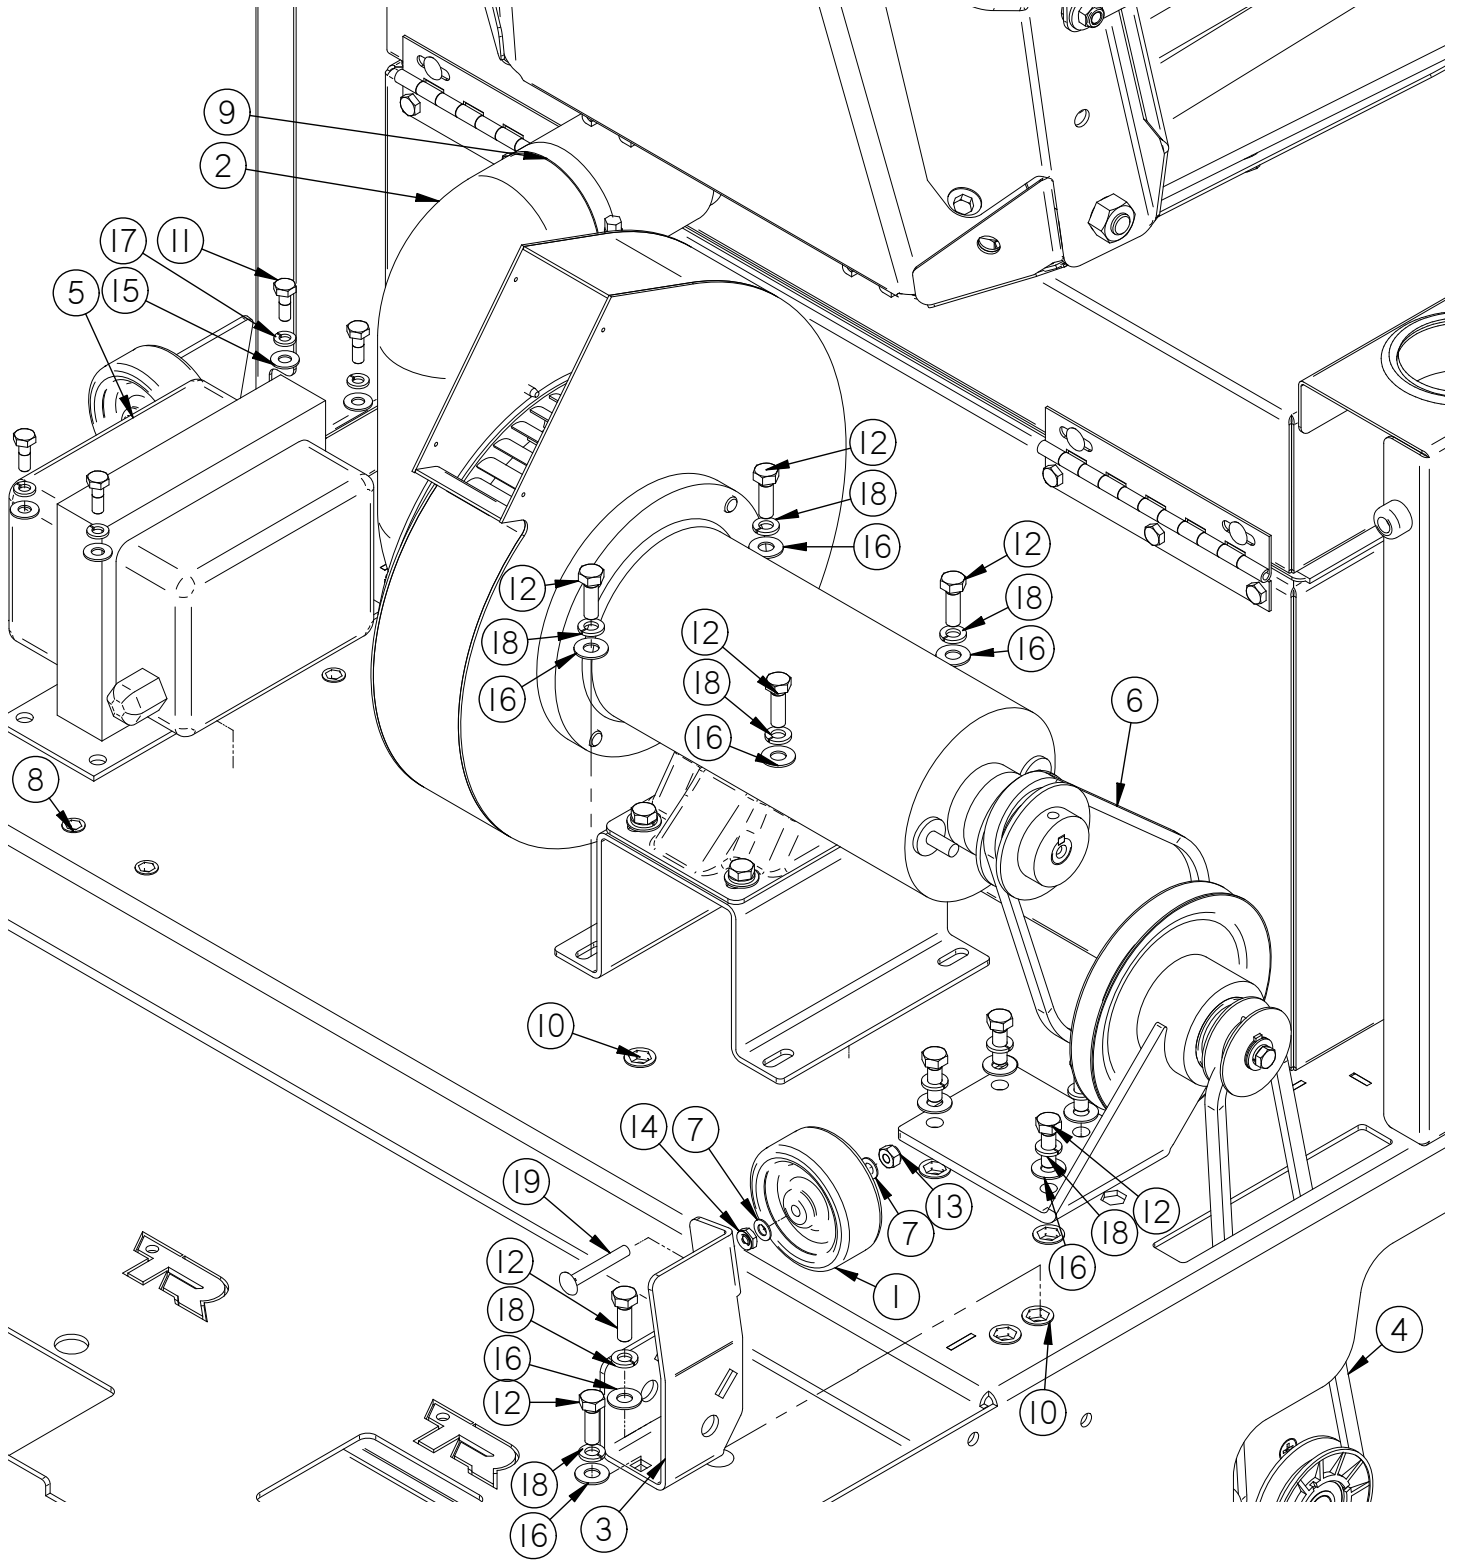

Main Broom Motor and Jackshaft

Main Broom Motor and Jackshaft

Item	Part No.	Part Description	Qty.
1	21-7600	SIDE WHEEL (GREY)	1
2	349-0020	3 INCH ID X 20 INCH LG. VAC HOSE	1
3	349-1140	MAINBROOM PULLEY BRACKET	1
4	349-3020	MAIN BROOM BELT	1
5	8-244	BATTERY CHARGER, ON-BOARD, 25 AMP, 110V	1
6	8-301	MOTOR TO JACK SHAFT BELT	1
7	H-00282	FW 1/4" NYLON	2
8	H-00918	HCN 1/4"-20 LG	3
9	H-0427619	CLAMP 2" - 3"	1
10	H-312NCNL	HCN 5/16"-18 LG	8
11	H-70003	HCS 1/4"-20 X 3/4" SS	4
12	H-70055	HCS 5/16"- 18 X 1" SS	10
13	H-70860	NYLOK 1/4"- 20 SS	1
14	H-70925	KN 1/4-20 S/S	1
15	H-71013	FW 1/4 ID X 5/8 OD SS	4
16	H-71015	FW 5/16 ID X 3/4 OD SS	10
17	H-71063	LW 1/4" SS	4
18	H-71065	LW 5/16" SS	10
19	H-74396	CB 1/4"- 20 X 1-3/4" SS	1