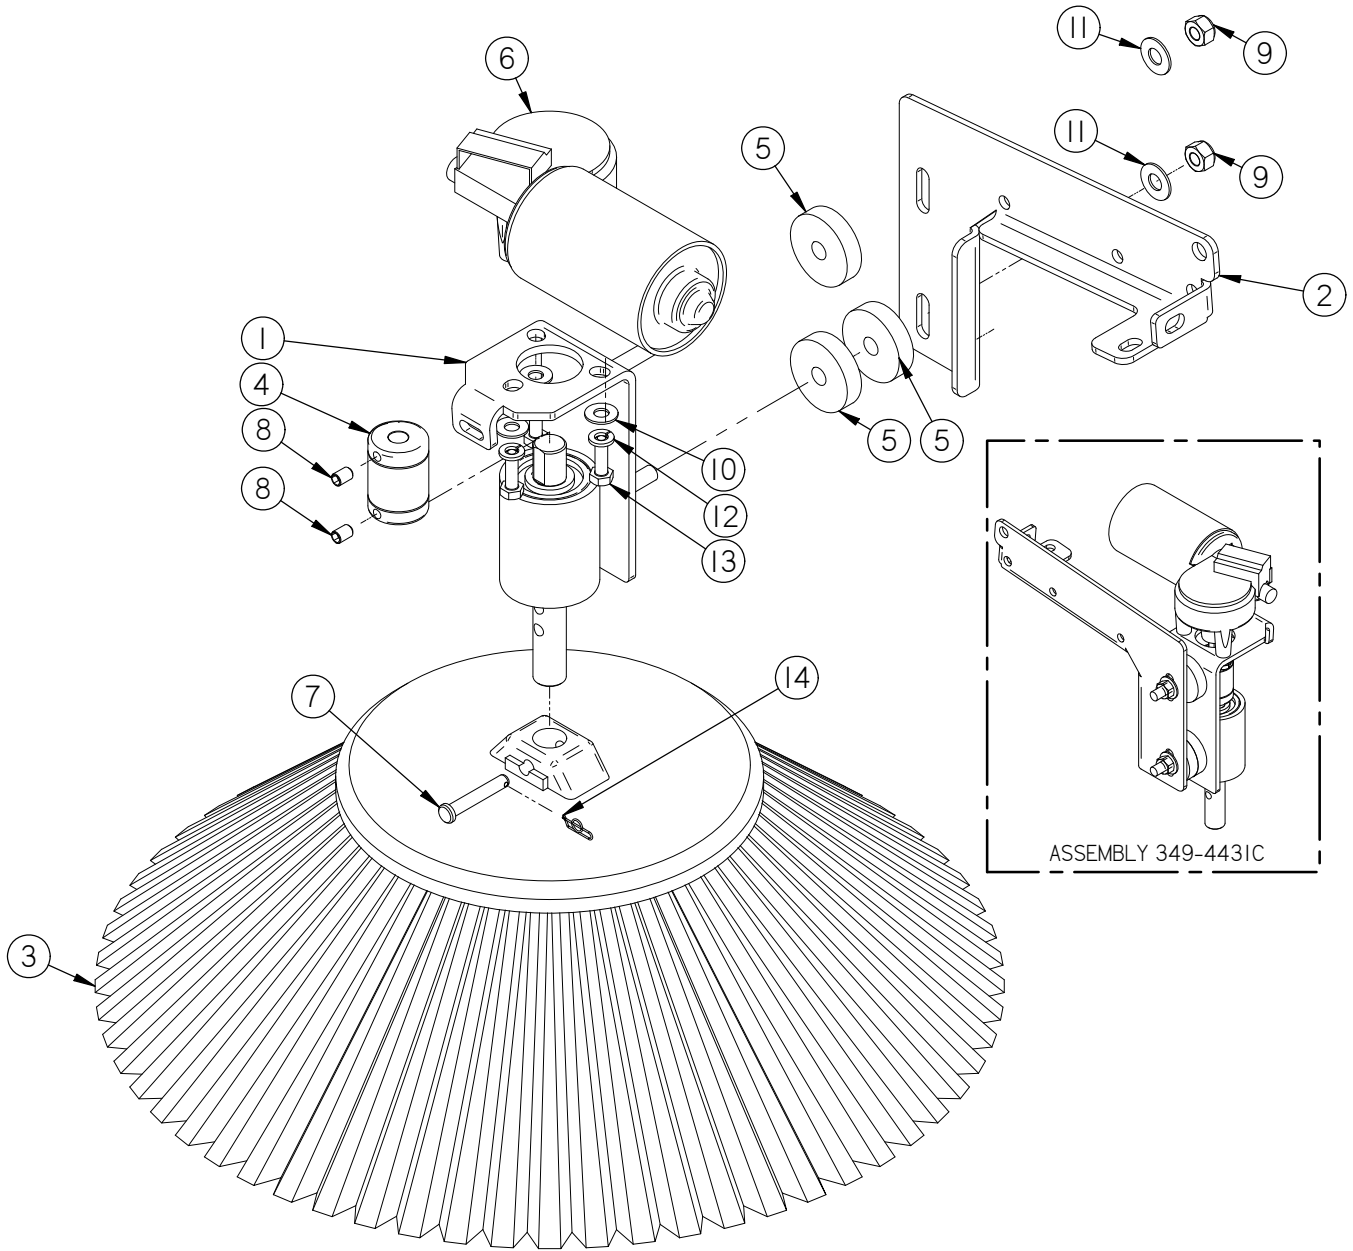

Side Broom Left Hand

Item	Part No.	Part Description	Qty.
1	290-8750B	MOTOR MOUNT ASSEMBLY	1
2	349-4430	SIDE BROOM LIFT ARM, LH	1
3	4-402	SIDE BROOM POLYPROPYLENE	1
4	4-444	BROOM SAFETY DRIVE CPLG	1
5	4-446	GROMMET-3/8 ID X 1-1/2 OD X .375	3
6	8-220	SIDE BROOM MOTOR	1
7	H-0156730	1/4" X 1 1/2" CLEVIS PIN	1
8	H-25381	1/4"-20 X 3/8" KURL SET SCREW	2
9	H-70861	NYLOK 5/16" - 18 SS	2
10	H-71013	FW 1/4 ID X 5/8 OD SS	3
11	H-71015	FW 5/16 ID X 3/4 OD SS	2
12	H-71063	LW 1/4" SS	3
13	H-M82550	HCS M6-1.0 X 20 SS	3
14	H-RUE8	RUE RING COTTER	1

Side Broom Right Hand

Item	Part No.	Part Description	Qty.
1	290-8750B	MOTOR MOUNT ASSEMBLY	1
2	349-443I	SIDE BROOM LIFT ARM, RH	1
3	4-402	SIDE BROOM POLYPROPYLENE	1
4	4-444	BROOM SAFETY DRIVE CPLG	1
5	4-446	GROMMET-3/8 ID X 1-1/2 OD X .375	3
6	8-220	SIDE BROOM MOTOR	1
7	H-0156730	1/4" X 1 1/2" CLEVIS PIN	1
8	H-2538I	1/4"-20 X 3/8" KURL SET SCREW	2
9	H-7086I	NYLOK 5/16" - 18 SS	2
10	H-71013	FW 1/4 ID X 5/8 OD SS	3
11	H-71015	FW 5/16 ID X 3/4 OD SS	2
12	H-71063	LW 1/4" SS	3
13	H-M82550	HCS M6-1.0 X 20 SS	3
14	H-RUE8	RUE RING COTTER	1