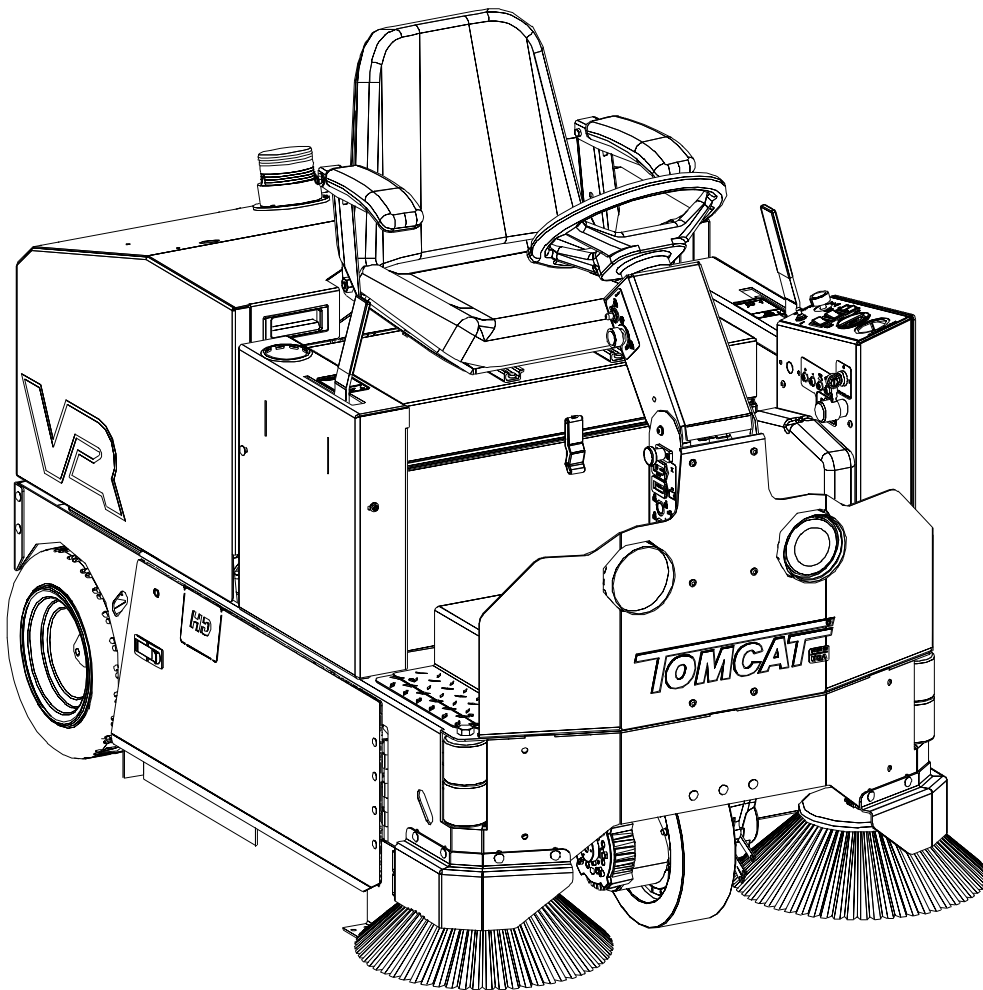

TOMCAT®

VR

Parts Manual (EN)

Read the Operators Manual before using the machine.