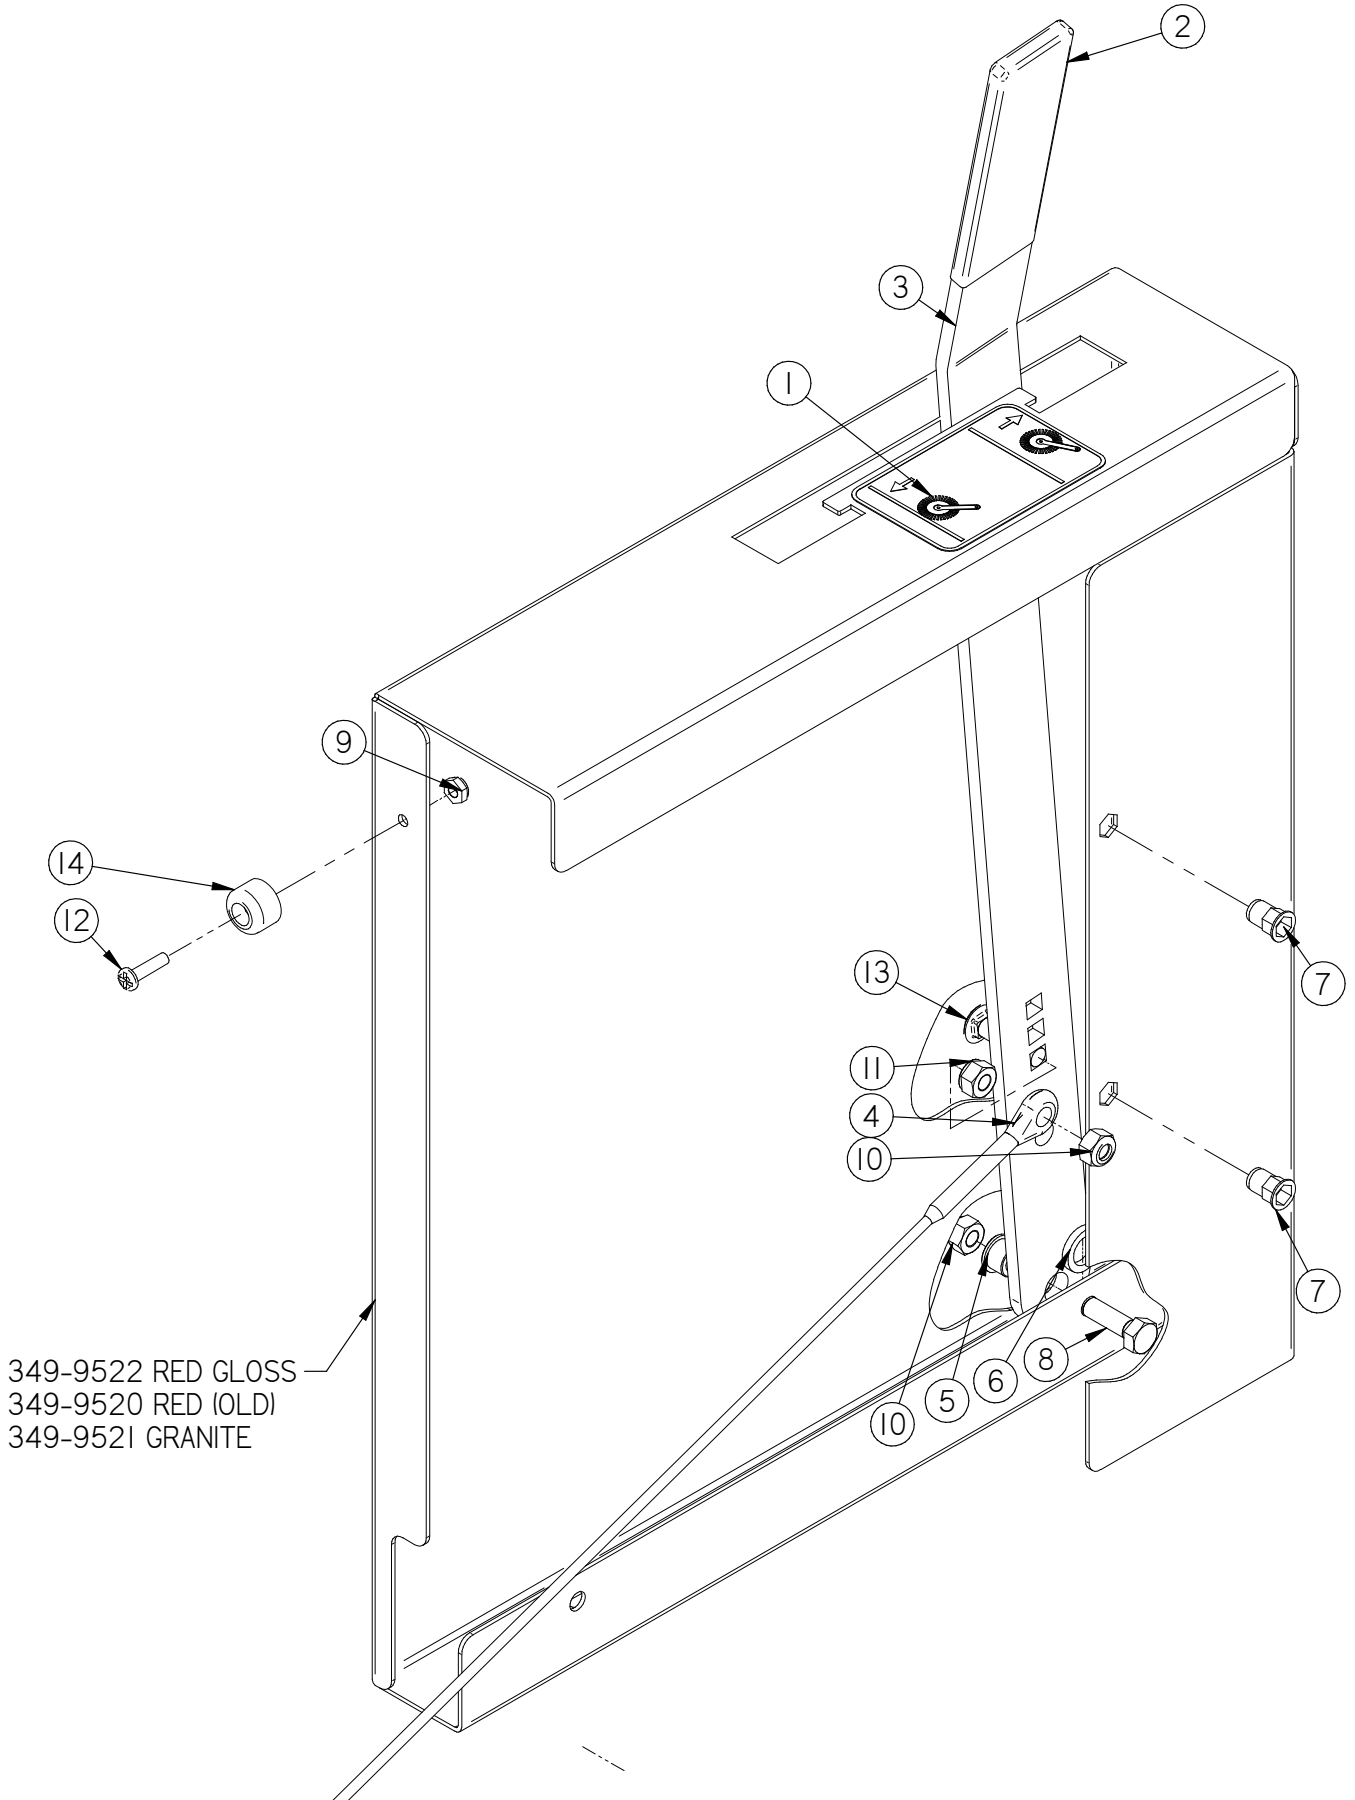

Main Broom Panel

Item	Part No.	Part Description	Qty.
1	349-1501	MAIN BROOM STICKER	1
2	349-4480	LIFT ARM GRIP	1
3	349-4510	MAIN BROOM LIFT LEVER	1
4	349-7890	SIDE BROOM CABLE	1
5	370-1245	BUSHING	1
6	H-01320	FW 1/2" ID X 1/8" THICK NYLON	1
7	H-250HCN	HCN 1/4"-20	2
8	H-70055	HCS 5/16"- 18 X 1" SS	1
9	H-70858	NYLOK #10-32 SS	1
10	H-70861	NYLOK 5/16" - 18 SS	2
11	H-70926	KN 15/16-18 S/S	1
12	H-72534	PPH #10-32 X 3/4" S/S	1
13	H-74431	CB 5/16"- 18 X 1-1/4" SS	1
14	H-9540	RUBBER BUMPER, 25/32"	1