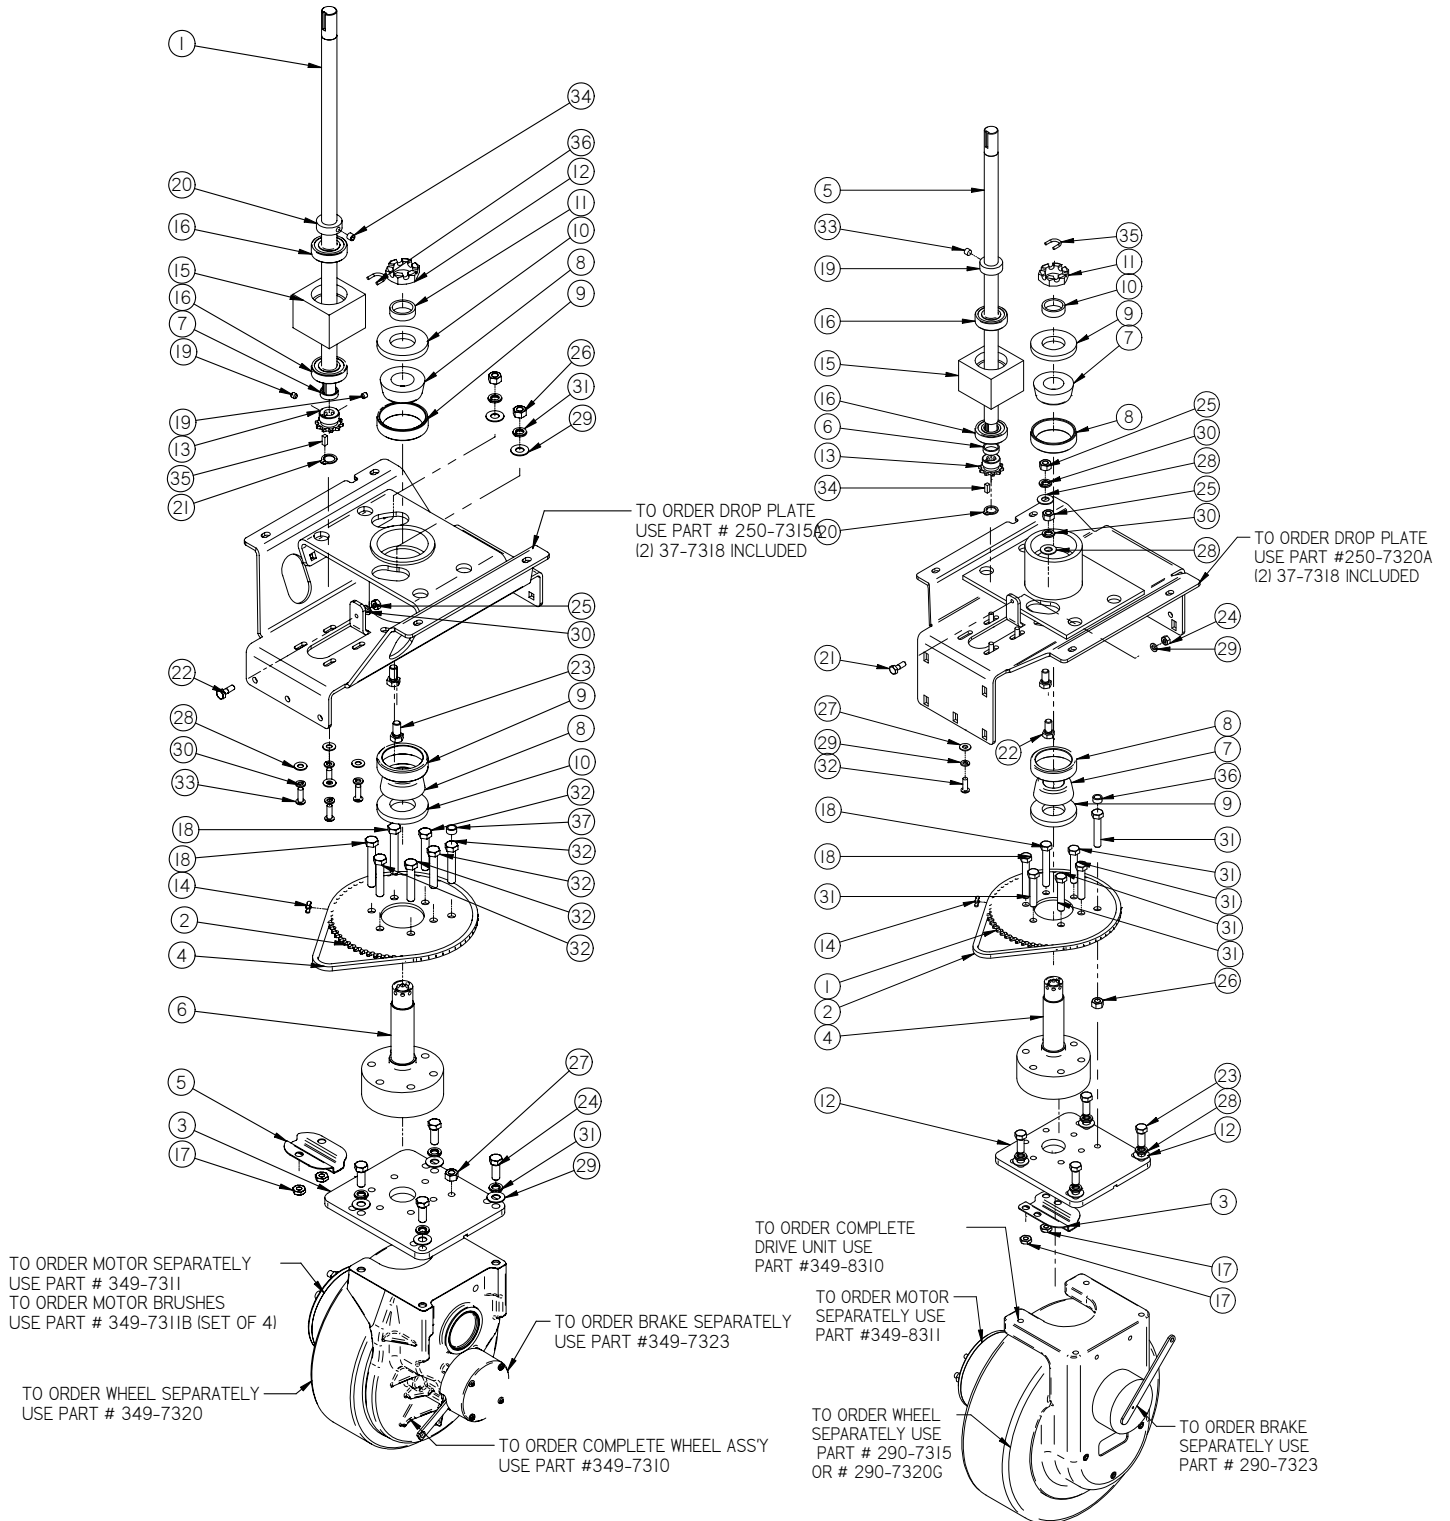

10" Front Drive Standard

12" Front Drive Optional

Front Wheel

10" Front Drive

Item	Part No.	Part Description	Qty.
1	250-7120	STEERING SHAFT, LOWER	1
2	250-7314	60 TOOTH STEERING SPROCKET	1
3	250-7326	PIVOT PLATE	1
4	250-7327	STEERING CHAIN	1
5	250-7328	WIRE GUIDE	1
6	250-7332	STEERING SHAFT	1
7	290-1218	SPACER 7/8" OD. X 3/4" ID X 1/4" LG	1
8	37-7317	TAPERED ROLLER BEARING	2
9	37-7318	BEARING CAP	2
10	37-7319	STEERING SHAFT SEAL	2
11	37-7320	PRE LOAD SLEEVE	1
12	37-7321	SLOTTED NUT, 2.0 - 12	1
13	5-826	10 TOOTH SPROCKET	1
14	5-831	MASTER LINK	1
15	8-723	BEARING BLOCK	1
16	8-723B	BEARING	2
17	H-0171004	JNYL 3/8- 24 SS	2
18	H-0172951	HCS 3/8"- 24 X 2-1/2" SS FULL THREADED	2
19	H-25379	SETScrew, KCP, 1/4"-20 X 1/4"	2
20	H-33376	SET SCREW SHAFT COLLAR, 3/4" ID X 9/16 LG	1
21	H-68013	SNAPRING 5/8"	1
22	H-70003	HCS 1/4"-20 X 5/8" SS	1
23	H-70103	HCS 3/8"-16 X 3/4" SS	2
24	H-70105	HCS 3/8"- 16 X 1" SS	4
25	H-70710	HN 1/4"- 20 SS	1
26	H-70712	HN 3/8"-16 SS	2
27	H-70732	HN 3/8"- 24 SS	1
28	H-71013	FW 1/4 ID X 5/8 OD SS	4
29	H-71017	FW 3/8 ID X 7/8 OD SS	6
30	H-71063	LW 1/4" SS	5
31	H-71067	LW 3/8" SS	6
32	H-72949	HCS 3/8"- 24 X 2" SS FULL THREADED	5
33	H-73754	BHSCS 1/4 - 20 X 3/4" SS	4
34	H-81983	5/16" X 1/4" KURL SET SCREW	1
35	H-K1432	3/16" X 1/2" KEY	1
36	M-938IT24	S-HOOK	1
37	T-050B0025	5/16 ID x 1/4" LG BLACK HOSE	1

12" Front Drive

Item	Part No.	Part Description	Qty
1	250-7314	60 TOOTH STEERING SPROCKET	1
2	250-7327	STEERING CHAIN	1
3	250-7328	WIRE GUIDE	1
4	250-7332	STEERING SHAFT	1
5	275-7120	STEERING SHAFT, LOWER	1
6	290-1218	SPACER 7/8" OD. X 3/4" ID X 1/4" LG	1
7	37-7317	TAPERED ROLLER BEARING	2
8	37-7318	BEARING CAP	2
9	37-7319	STEERING SHAFT SEAL	2
10	37-7320	PRE LOAD SLEEVE	1
11	37-7321	SLOTTED NUT, 2.0 - 12	1
12	370-7326	PIVOT PLATE	1
13	5-826	10 TOOTH SPROCKET	1
14	5-831	MASTER LINK	1
15	8-723	BEARING BLOCK	1
16	8-723B	BEARING	2
17	H-0171004	JNYL 3/8- 24 SS	2
18	H-0172951	HCS 3/8"- 24 X 2-1/2" SS FULL THREADED	2
19	H-33376	SET SCREW SHAFT COLLAR, 3/4" ID X 9/16 LG	1
20	H-68013	SNAPRING 5/8"	1
21	H-70003	HCS 1/4"-20 X 3/4" SS	1
22	H-70103	HCS 3/8"-16 X 3/4" SS	2
23	H-70105	HCS 3/8"- 16 X 1" SS	4
24	H-70710	HN 1/4"- 20 SS	1
25	H-70712	HN 3/8"-16 SS	2
26	H-70732	HN 3/8"- 24 SS	1
27	H-71013	FW 1/4 ID X 5/8 OD SS	4
28	H-71017	FW 3/8 ID X 7/8 OD SS	6
29	H-71063	LW 1/4" SS	5
30	H-71067	LW 3/8" SS	6
31	H-72949	HCS 3/8"- 24 X 2" SS FULL THREADED	5
32	H-73754	BHSCS 1/4 - 20 X 3/4" SS	4
33	H-81983	5/16" X 1/4" KURL SET SCREW	1
34	H-K1432	3/16" X 1/2" KEY	1
35	M-938IT24	S-HOOK	1
36	T-050B0025	5/16 ID x 1/4" LG BLACK HOSE	1