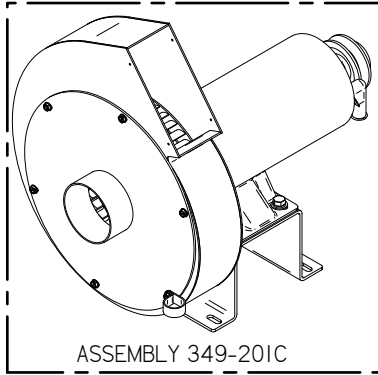

Main Broom Motor

Item	Part No.	Part Description	Qty.
1	290-2780	TERMINAL BOOT, BLACK	2
2	290-9523	BLOWER DOOR PLATE	1
3	349-201	24V 2000 RPM,TWIN SHAFT MOTOR	1
4	349-5110	BLOWER HOUSING	1
5	4-201B	MOTOR CRADLE	1
6	4-301	MAIN DRIVE PULLEY	1
7	4-512	BLOWER WHEEL	1
8	8-165	MOTOR SUPPORT BRACKET	1
9	H-0127296	LOOP CLAMP, 1.0"	1
10	H-25484	5/16" X 5/16" KURL SET SCREW	2
11	H-25485	5/16" X 3/8" KURL SET SCREW	1
12	H-31810	HW #10 X 1/2	6
13	H-70053	HCS 5/16"- 18 X 3/4" SS	4
14	H-70103	HCS 3/8"-16 X 3/4" SS	4
15	H-71015	FW 5/16 ID X 3/4 OD SS	4
16	H-71065	LW 5/16" SS	4
17	H-K14320	3/16" X 1 1/4" KEY	2